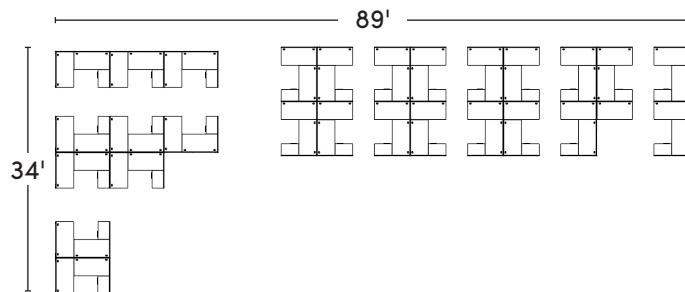

Client/ **Entuitive**

QUOTE NO. 376907
PROJECT NO. 8234
PRODUCT LINE(S) MultiStation OS
FOOTPRINT 89' x 34'

LIST PRICE $185,229
PROJECT TOTAL $219,525

Please Note: List prices may have changed since original project date. For further pricing information or inquiries, please contact customer service or send your email to quotes@three-h.com.