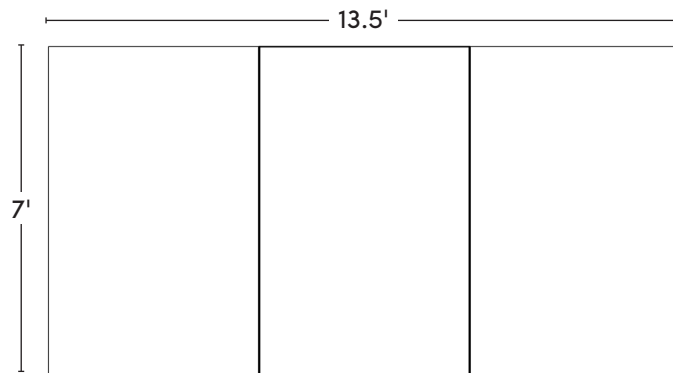

Client/ **Entuitive**

**QUOTE NO.** 376906  
**PROJECT NO.** 8234  
**PRODUCT LINE(S)** MultiStation OS  
**FOOTPRINT** 15' x 15'  
  
**LIST PRICE** \$10,393  
**PROJECT TOTAL** \$219,525

---

**Please Note:** List prices may have changed since original project date. For further pricing information or inquiries, please contact customer service or send your email to [quotes@three-h.com](mailto:quotes@three-h.com).

Client/ **Entuitive**

**QUOTE NO.** 376905  
**PROJECT NO.** 8234  
**PRODUCT LINE(S)** Unite  
**FOOTPRINT** 13.5' x 7'

**LIST PRICE** \$4,089  
**PROJECT TOTAL** \$219,525

---

**Please Note:** List prices may have changed since original project date. For further pricing information or inquiries, please contact customer service or send your email to [quotes@three-h.com](mailto:quotes@three-h.com).

Client/ **Entuitive**

**QUOTE NO.** 376907  
**PROJECT NO.** 8234  
**PRODUCT LINE(S)** MultiStation OS  
**FOOTPRINT** 89' x 34'

**LIST PRICE** \$185,229  
**PROJECT TOTAL** \$219,525

---

**Please Note:** List prices may have changed since original project date. For further pricing information or inquiries, please contact customer service or send your email to [quotes@three-h.com](mailto:quotes@three-h.com).