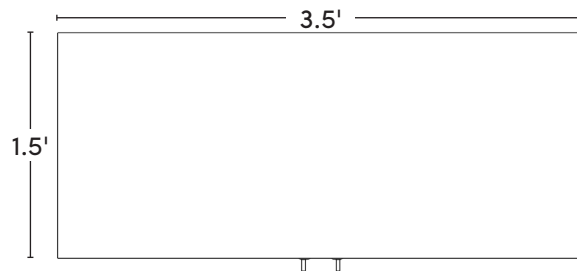

Client/ **Entuitive**

QUOTE NO.	377434
PROJECT NO.	8234
PRODUCT LINE(S)	MultiStation OS
FOOTPRINT	3.5' x 1.5'
LIST PRICE	$929
PROJECT TOTAL	$219,525

Please Note: List prices may have changed since original project date. For further pricing information or inquiries, please contact customer service or send your email to quotes@three-h.com.