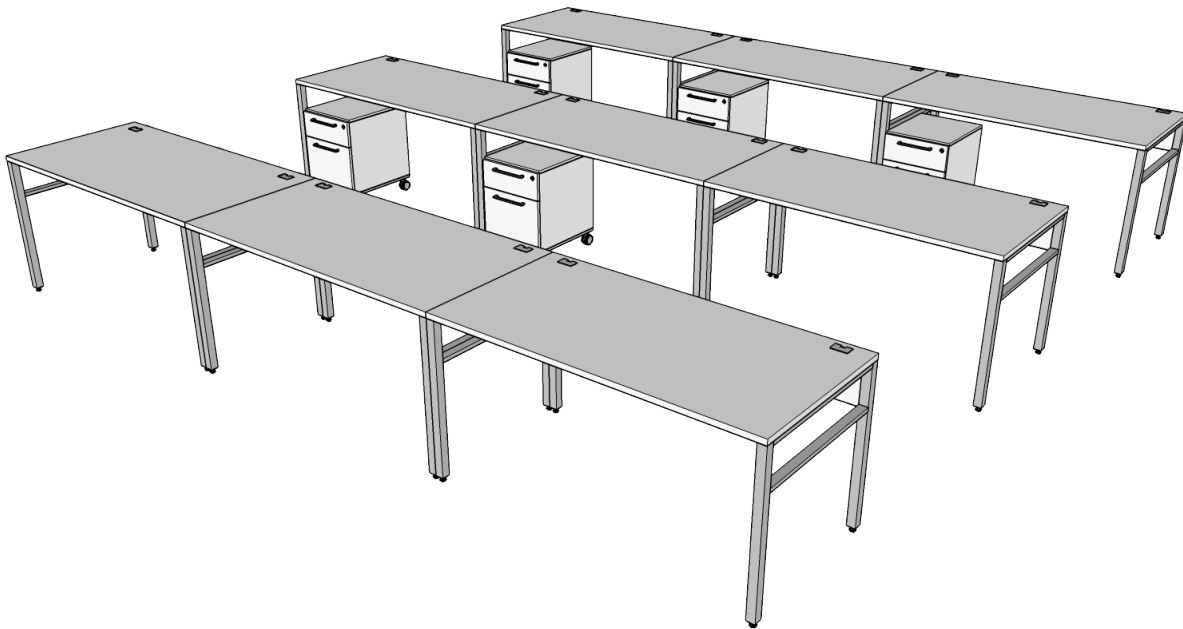

Client/ **Entuitive**

**QUOTE NO.** 376906  
**PROJECT NO.** 8234  
**PRODUCT LINE(S)** MultiStation OS  
**FOOTPRINT** 15' x 15'  
  
**LIST PRICE** \$10,393  
**PROJECT TOTAL** \$219,525

---

**Please Note:** List prices may have changed since original project date. For further pricing information or inquiries, please contact customer service or send your email to [quotes@three-h.com](mailto:quotes@three-h.com).