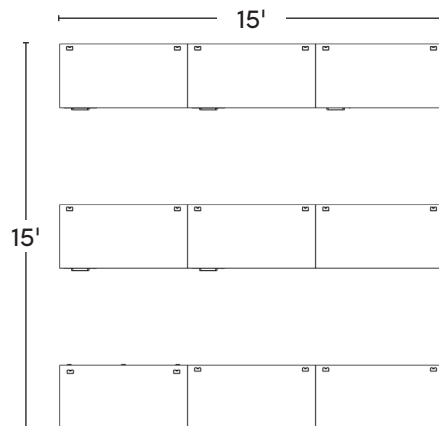

Client/ **Entuitive**

**QUOTE NO.** 376906  
**PROJECT NO.** 8234  
**PRODUCT LINE(S)** MultiStation OS  
**FOOTPRINT** 15' x 15'  
  
**LIST PRICE** \$10,393  
**PROJECT TOTAL** \$219,525

---

**Please Note:** List prices may have changed since original project date. For further pricing information or inquiries, please contact customer service or send your email to [quotes@three-h.com](mailto:quotes@three-h.com).

Client/ **Entuitive**

**QUOTE NO.** 376905  
**PROJECT NO.** 8234  
**PRODUCT LINE(S)** Unite  
**FOOTPRINT** 13.5' x 7'

**LIST PRICE** \$4,089  
**PROJECT TOTAL** \$219,525

---

**Please Note:** List prices may have changed since original project date. For further pricing information or inquiries, please contact customer service or send your email to [quotes@three-h.com](mailto:quotes@three-h.com).

Client/ **Entuitive**

**QUOTE NO.** 376907  
**PROJECT NO.** 8234  
**PRODUCT LINE(S)** MultiStation OS  
**FOOTPRINT** 89' x 34'

**LIST PRICE** \$185,229  
**PROJECT TOTAL** \$219,525

---

**Please Note:** List prices may have changed since original project date. For further pricing information or inquiries, please contact customer service or send your email to [quotes@three-h.com](mailto:quotes@three-h.com).