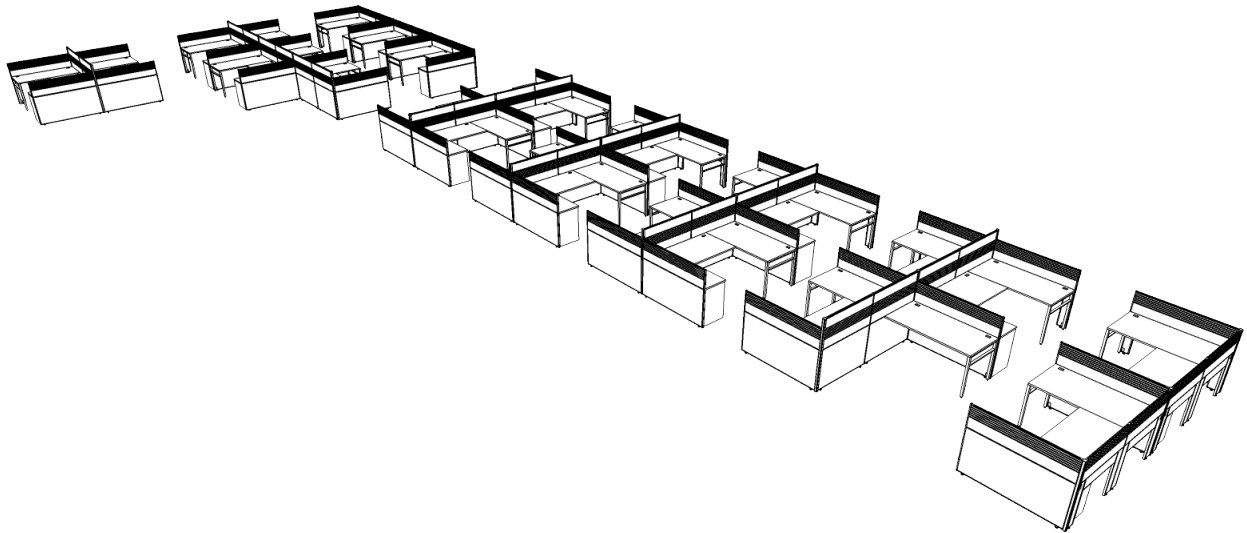

Client/ **Entuitive**

**QUOTE NO.** 376905  
**PROJECT NO.** 8234  
**PRODUCT LINE(S)** Unite  
**FOOTPRINT** 13.5' x 7'

**LIST PRICE** \$4,089  
**PROJECT TOTAL** \$219,525

---

**Please Note:** List prices may have changed since original project date. For further pricing information or inquiries, please contact customer service or send your email to [quotes@three-h.com](mailto:quotes@three-h.com).

Client/ **Entuitive**

**QUOTE NO.** 376907  
**PROJECT NO.** 8234  
**PRODUCT LINE(S)** MultiStation OS  
**FOOTPRINT** 89' x 34'

**LIST PRICE** \$185,229  
**PROJECT TOTAL** \$219,525

---

**Please Note:** List prices may have changed since original project date. For further pricing information or inquiries, please contact customer service or send your email to [quotes@three-h.com](mailto:quotes@three-h.com).