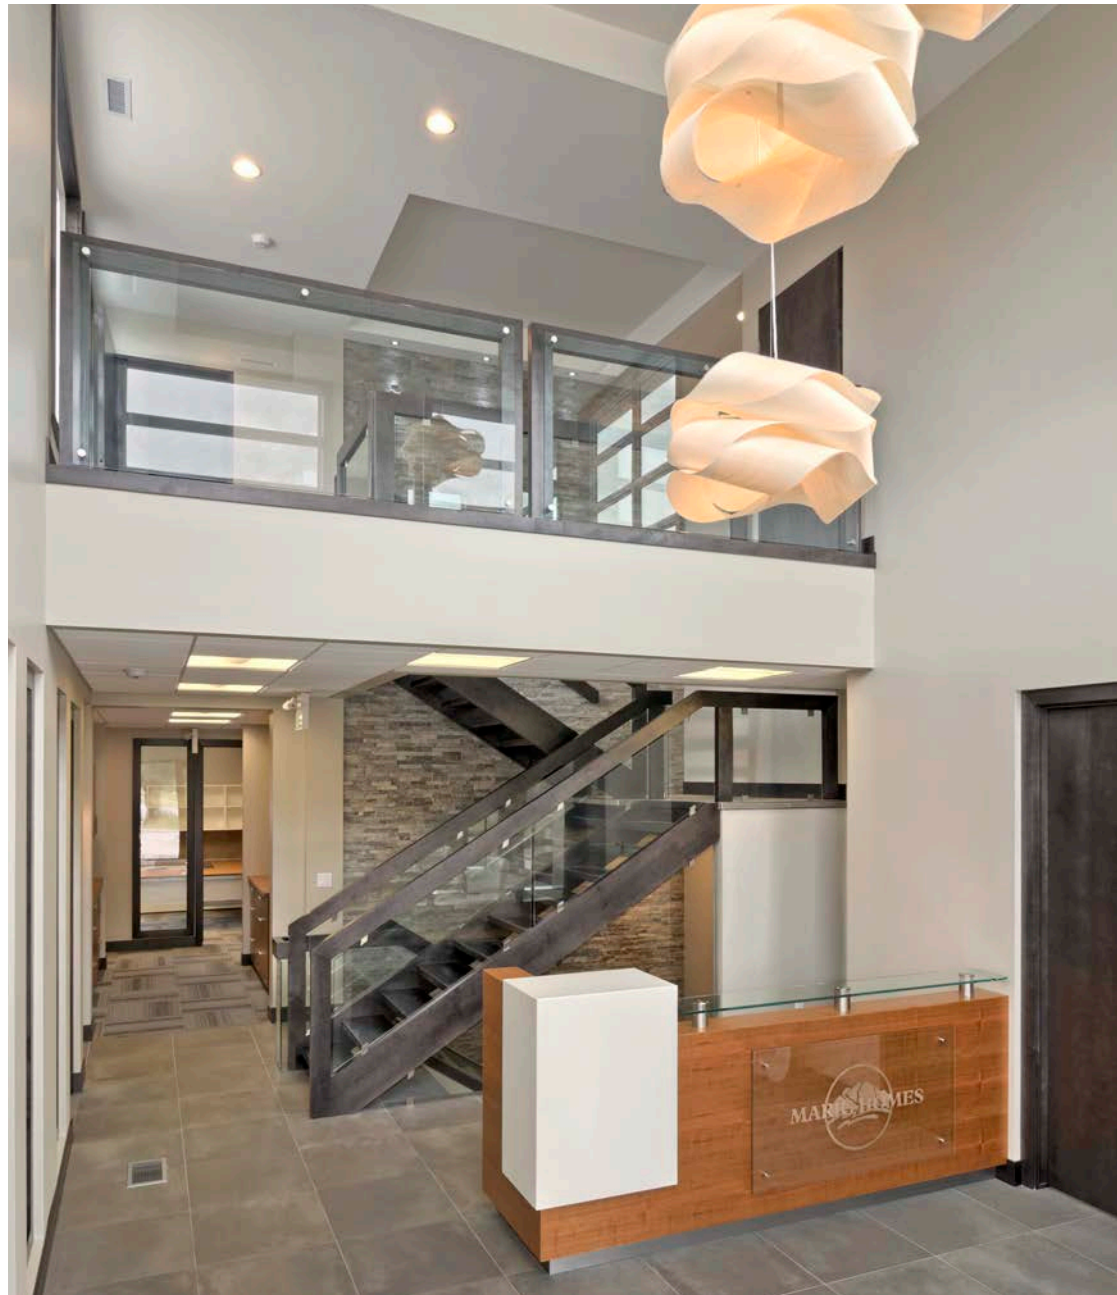

Three H On Location

Maric Homes - Winnipeg, Manitoba

For further information please visit us at www.three-h.com or contact us at 1.800.767.5374