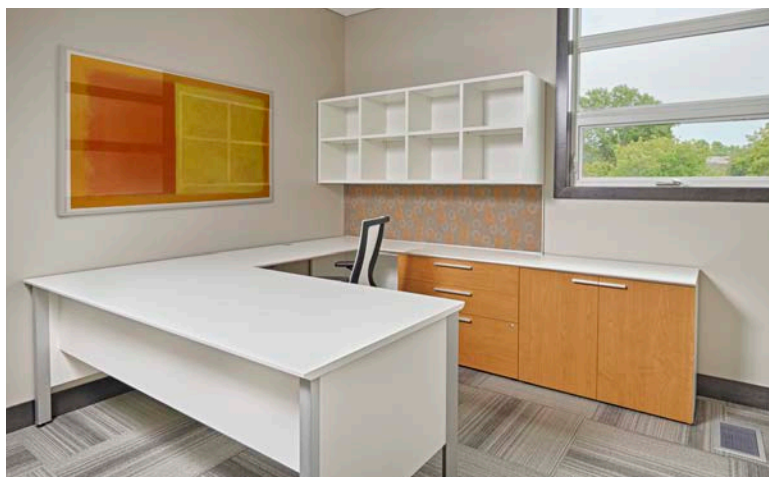

Discovering "The Look"

Office Furniture that Showcases a Company Brand

OBJECTIVE

When your office is also your showroom you need to ensure that your office furniture is at peak performance and that it mirrors your brand positioning. When your brand message is high quality, custom home construction, what better office furniture than Create Office Platform™ by Three H.

Maric Homes had an idea for the look of the furniture in their new showroom and office. So when Accent Workplace Environments approached them with options, their decision was immediate and unanimous: Three H.

The styling of Create Office Platform is progressive, unique and yet instantly approachable. The ability to customize the furniture acted as an excellent example of Maric Homes' brand trademark of custom home building. Combining the two made a perfect match-up.

PRODUCT

Create Office Platform™

FINISHES & DETAILS

Honey Maple
White
Knife Edge

Project Dealer:

Accent Workplace Environments
Winnipeg, Manitoba

Three H Furniture
Systems Limited
156462 Clover Valley Rd.
New Liskeard, ON
Canada P0J 1P0

T. 1.800.767.5374
F. 1.888.484.5786

customer.service@three-h.com
www.three-h.com

"We built our business designing beautiful custom homes. What better way to design a new showroom than to highlight our brand through equally attractive and customizable office furniture."

Marcia Maric
Design Centre Manager
Maric Homes

"We can present Three H to clients with the confidence that the product designs will relate to customer's aspirations and the service will fulfill their highest expectations."

Russ Evans
Sales Manager
Accent Workplace Environments