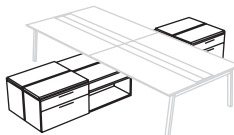

Create & Premiere Storage

For full storage line, please visit:
three-h.com/create
or three-h.com/premiere