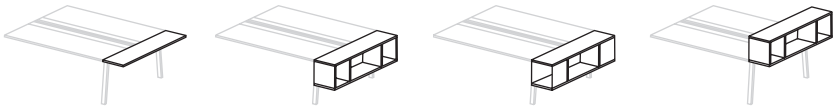

End Counters & Storage Bins

End Counters	Storage Bins
15" x 1" x 51"	15" x 15" x 51"
15" x 1" x 63"	15" x 15" x 63"

Center Dividers & Mobile Privacy Screens

Center Dividers	Mobile Privacy Screens
60", 72", 84" Lengths	18", 24" Lengths
7", 14" Heights	7", 14" Heights
Laminate, Glass & Fabric	Laminate, Glass & Fabric

Above Surface Storage

48", 51", 60", 63", 72", 84" Lengths
18" Depths
7", 14" Heights

Mobile

Fixed

Shared

Standard Back

Center Divide

Split Open/Divide

Parkway Mobile Ped & Monitor Arm

Sliding upholstered seat cushion

Create & Premiere Storage

For full storage line, please visit:
three-h.com/create
or three-h.com/premiere

Cover: 344157

Designed by Jean Bourassa ADIQ, and Three H
Developed and Manufactured in North America

Printed in Canada. / PW16-04
©2016 Three H Furniture Systems Limited. All rights reserved

Images shown are representative of finishes
and are not to be used as actual samples.