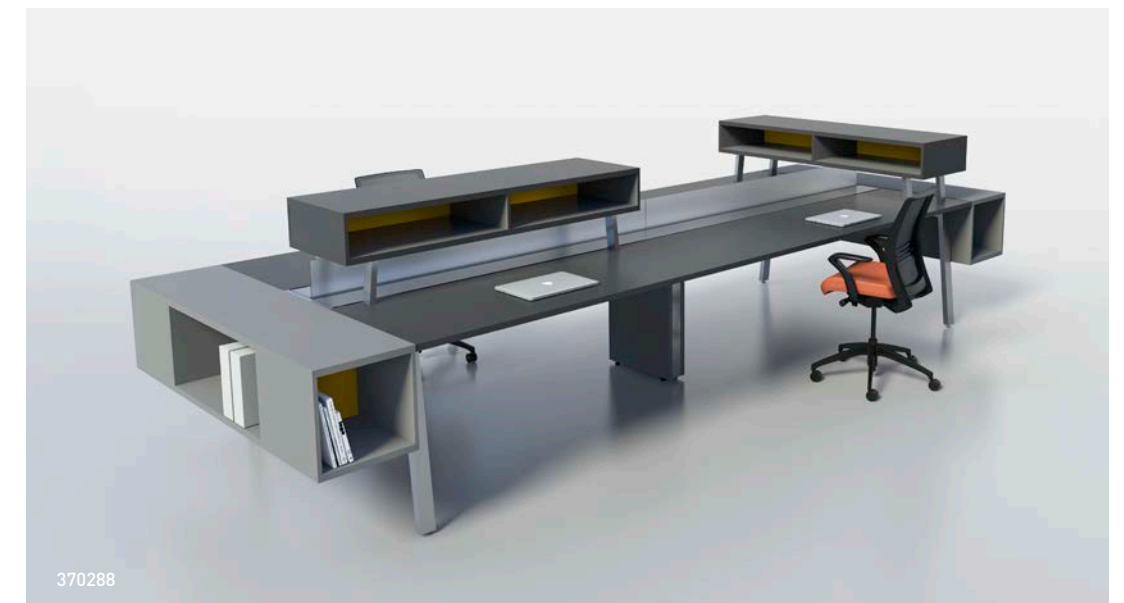

344158

344159

Features

Numerous cabinet integration options – mobile, fixed, stacked and elevated along with return options, end-counters and bins.

370286

370287

370288