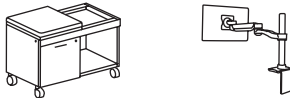

Parkway Mobile Ped & Monitor Arm

Sliding upholstered seat cushion