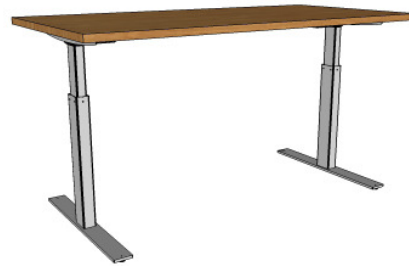

Height Adjustable Desking and Open Plan

Free Standing

Product Code: GEDRxdy-H3H3-SEW0
Length: 48", 84"
Depths: 24", 30"
Thickness: 1"

- These height adjustable options are completely self sufficient as a stand alone desk.
- 5ft black cable management conduit included.
- Standard pricing with 1mm PVC trim.
- The free standing height adjustable option must have 1" clearance on all sides from any adjacent surface for safety.

2 Stage Height Adjustable

The 2 stage height adjustable system comes standard with a two button control.

Top Sizes	48x24	48x30
	54x24	54x30
	60x24	60x30
	66x24	66x30
	72x24	72x30
	78x24	78x30
	84x24	84x30

Height Range 26" to 45"

3 Stage Height Adjustable

A digital display switch with memory comes standard in the 3 stage system along with a Piezo safety stop feature.

Top Sizes	48x24	48x30
	54x24	54x30
	60x24	60x30
	66x24	66x30
	72x24	72x30
	78x24	78x30
	84x24	84x30

Height Range 23" to 49"