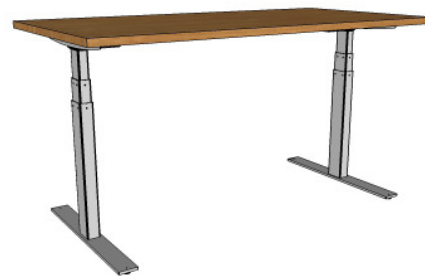

Edge Styles

Edge applications are, Front, Front and Back or 4 Sides.