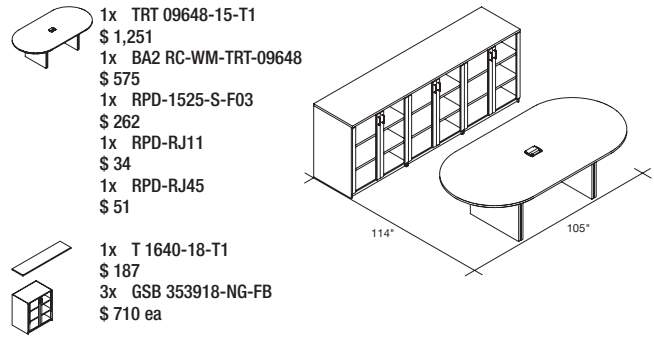

Quote 160508

$ 4,490