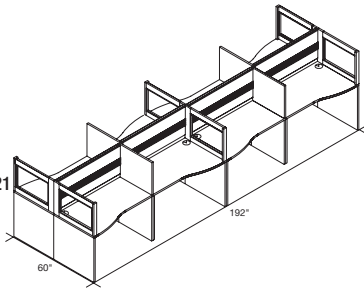

Preconfigured modular workstations

Suggested prices shown reflect U.S. and Canadian list.
All prices are subject to change without notice.
Orders are subject to current prices in effect at the time of ordering.
Prices do not include taxes or shipping.

Quote 145116

$ 10,828

- 4x DA 482430 SS-HT1
  $ 517 ea
- 4x DA 483024 SS-HT1
  $ 517 ea
- 2x PNL 48 0524-21
  $ 217 ea
- 2x TB ACR PNL 48 0505-21
  $ 381 ea
- 2x PNL 605 0200-21-PT
  $ 316 ea
- 2x PNL 48 0024-21
  $ 217 ea
- 2x TB ACR PNL 48 0500-21
  $ 381 ea
- 4x PNL 48 0005-21
  $ 160 ea
- 4x TB ACR PNL 48 0500-21
  $ 381 ea
- 4x PNL 605 0002-21-PT
  $ 316 ea
- 8x CGR80
  $ 30 ea