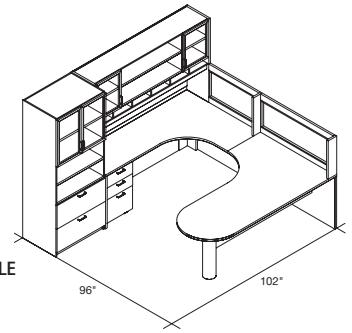

Quote 144344

$ 6,848

- 1x RDRR 7848 2130-H
  $ 844
- 1x CRL 7248 2121SR-FR
  $ 771
- 1x MP 5103
  $ 616
- 1x GSB 307421-P9
  $ 1,942
- 1x SHO 724414 FF-16 SD ALE
  $ 1,489
- 1x TB ACR SHO 7244 FF-16
  $ 458
- 1x PNL 860 0005-21-PT
  $ 337
- 1x PNL 1222 0005-21-PT
  $ 391