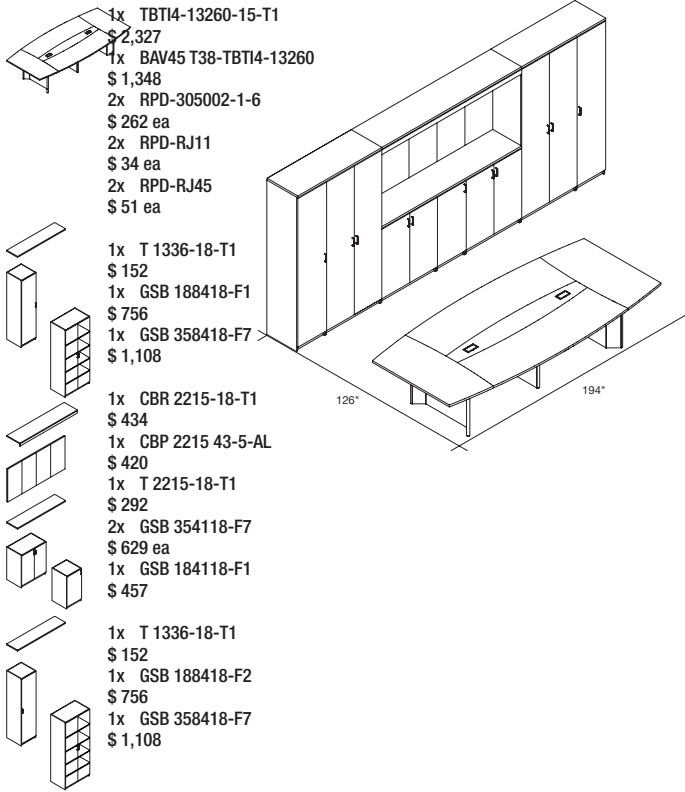

Quote 158379-1

\$ 2,408

-  4x TMT 4824-1
\$ 95 ea
-  4x TMT CR90-2424-1
\$ 137 ea
-  8x LGP1201.181
\$ 185 ea

With 1 mm PVC self edge.

Conference rooms

Office solutions

Quote 160507

\$ 11,262