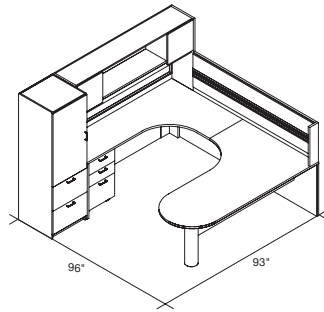

U-shape workstations

Suggested prices shown reflect U.S. and Canadian list.
All prices are subject to change without notice.
Orders are subject to current prices in effect at the time of ordering.
Prices do not include taxes or shipping.

Quote 144343

$ 5,173

- 1x RDRR 7848 2130-H
  $ 844
- 1x CRL 7248 2121SR-FR
  $ 771
- 1x MP5103
  $ 616
- 1x SH 723814 FF-12 SD PT
  $ 1,056
- 1x GSB 216821D-K1
  $ 1,152
- 1x PNL 82 0005-21
  $ 205
- 1x TB ACR PNL 82 0005-21
  $ 529