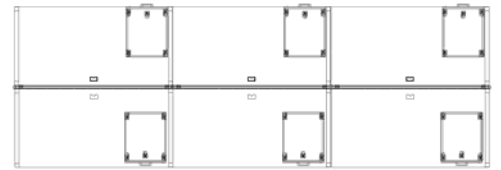

MultiStations™ |

Reference

324553

QTY	PART NUMBER
6	OS-CABLETRAY10 OS 10" metal cable tray for wire mangement below worksurfaces.
4	OSJP180-29 OS 29" high, clear anodized aluminum dual function connecting or end post with cap.
4	OSLM30-C OS 30"d worksurface silver ladder leg,
2	OSLM30-L OS 30"d worksurface silver ladder leg left.
2	OSLM30-R OS 30"d worksurface silver ladder leg right.
3	OSP6029-W2 OS Panel, 60" long, 29" high. 2 access grommets, 28"h.
6	OSPD84-4SA-HB 8 wire, 4 circuit, OS Hanging Bracket with Single sided 844SA power module with 4 circuit 15 AMP receptacles (1 with an isolated ground).
5	OSPD84FF54 8 wire, 4 circuit, Metal Flex Connecting Cable 54" Female both ends.
1	OSPD84SB2-72 8 wire,4 circuit power feed, 72" whip. Branch circuit protection shall be 15 AMP in Canada.

QTY	PART NUMBER
-----	-------------

6	OSWR6030-SEWC Worksurface, rectangular, 60Lx 30D. 1mm edge, grommet centered. Includes universal connecting hardware.
6	PRSM161824-N-LFC-CH-H1L1G Storage, Mobile, 16L. x 18D. x 24H. Full back. Cushion top. File, box combo, horizontal grain. Horizontal 96mm pull, grade 1. 2 drawers lock. Grade 2 fabric.