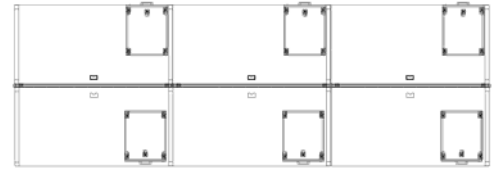

MultiStations™ |

Reference

324553

QTY	PART NUMBER
6	OS-CABLETRAY10 OS 10" metal cable tray for wire mangement below worksurfaces.
4	OSJP180-29 OS 29" high, clear anodized aluminum dual function connecting or end post with cap.
4	OSLM30-C OS 30"d worksurface silver ladder leg,
2	OSLM30-L OS 30"d worksurface silver ladder leg left.
2	OSLM30-R OS 30"d worksurface silver ladder leg right.
3	OSP6029-W2 OS Panel, 60" long, 29" high. 2 access grommets, 28"h.
6	OSPD84-4SA-HB 8 wire, 4 circuit, OS Hanging Bracket with Single sided 844SA power module with 4 circuit 15 AMP receptacles (1 with an isolated ground).
5	OSPD84FF54 8 wire, 4 circuit, Metal Flex Connecting Cable 54" Female both ends.
1	OSPD84SB2-72 8 wire,4 circuit power feed, 72" whip. Branch circuit protection shall be 15 AMP in Canada.

QTY	PART NUMBER
-----	-------------

6	OSWR6030-SEWC Worksurface, rectangular, 60Lx 30D. 1mm edge, grommet centered. Includes universal connecting hardware.
6	PRSM161824-N-LFC-CH-H1L1G Storage, Mobile, 16L. x 18D. x 24H. Full back. Cushion top. File, box combo, horizontal grain. Horizontal 96mm pull, grade 1. 2 drawers lock. Grade 2 fabric.