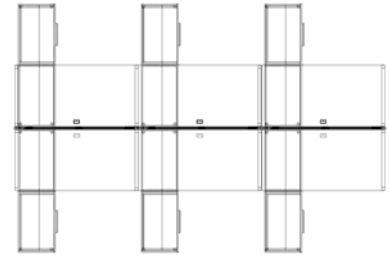

MultiStations™ |

Reference

324554

QTY	PART NUMBER
6	CPAC3018-G2 Accessory, cushion, 30 in. long 18 in. deep. Grade 2 fabric.
6	CPAT6018-SEWO Accessory, top, 60L.x 18D. Standard Edge and no grommets.
3	CPSC601821-BFS-CHOO Storage, Credenza, 60L.x 18D.x 21H. Standard base. Laminate back. No top. File, box combo, horizontal grain, lock, pencil tray, left, open right side.
3	CPSC601821-BFS-OOCH Storage, Credenza, 60L.x 18D.x 21H. Standard base. Laminate back. No top. Open, left, file, box combo, horizontal grain right side, lock, pencil tray.
6	OS-CABLETRAY10 OS 10" metal cable tray for wire mangement below worksurfaces.
4	OSJP180-29 OS 29" high, clear anodized aluminum dual function connecting or end post with cap.
4	OSLM30-C OS 30"d worksurface silver ladder leg,
2	OSLM30-L OS 30"d worksurface silver ladder leg left.
2	OSLM30-R OS 30"d worksurface silver ladder leg right.

QTY	PART NUMBER
-----	-------------

3	OSP6029-W2 OS Panel, 60" long, 29" high. 2 access grommets, 28"h.
6	OSPD84-4SA-HB 8 wire, 4 circuit, OS Hanging Bracket with Single sided 844SA power module with 4 circuit 15 AMP receptacles (1 with an isolated ground).
5	OSPD84FF54 8 wire, 4 circuit, Metal Flex Connecting Cable 54" Female both ends.
1	OSPD84SB2-72 8 wire, 4 circuit power feed, 72" whip. Branch circuit protection shall be 15 AMP in Canada.
6	OSWR6030-SEWC Worksurface, rectangular, 60Lx 30D. 1mm edge, grommet centered. Includes universal connecting hardware.
3	PRPS54-00A1-PMGO Privacy Screen, 54 in. long. Frosted Acrylic upper panel, 7 in. high. Panel mounted and no fabric.