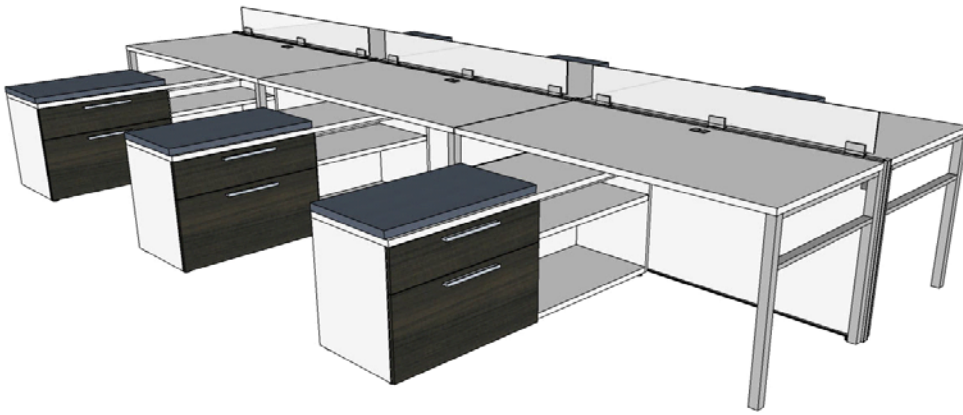

MultiStations™ |

Reference

324554

QTY	PART NUMBER
6	CPAC3018-G2 Accessory, cushion, 30 in. long 18 in. deep. Grade 2 fabric.
6	CPAT6018-SEWO Accessory, top, 60L.x 18D. Standard Edge and no grommets.
3	CPSC601821-BFS-CHOO Storage, Credenza, 60L.x 18D.x 21H. Standard base. Laminate back. No top. File, box combo, horizontal grain, lock, pencil tray, left, open right side.
3	CPSC601821-BFS-OOCH Storage, Credenza, 60L.x 18D.x 21H. Standard base. Laminate back. No top. Open, left, file, box combo, horizontal grain right side, lock, pencil tray.
6	OS-CABLETRAY10 OS 10" metal cable tray for wire mangement below worksurfaces.
4	OSJP180-29 OS 29" high, clear anodized aluminum dual function connecting or end post with cap.
4	OSLM30-C OS 30"d worksurface silver ladder leg,
2	OSLM30-L OS 30"d worksurface silver ladder leg left.
2	OSLM30-R OS 30"d worksurface silver ladder leg right.

QTY	PART NUMBER
-----	-------------

3	OSP6029-W2 OS Panel, 60" long, 29" high. 2 access grommets, 28"h.
6	OSPD84-4SA-HB 8 wire, 4 circuit, OS Hanging Bracket with Single sided 844SA power module with 4 circuit 15 AMP receptacles (1 with an isolated ground).
5	OSPD84FF54 8 wire, 4 circuit, Metal Flex Connecting Cable 54" Female both ends.
1	OSPD84SB2-72 8 wire, 4 circuit power feed, 72" whip. Branch circuit protection shall be 15 AMP in Canada.
6	OSWR6030-SEWC Worksurface, rectangular, 60Lx 30D. 1mm edge, grommet centered. Includes universal connecting hardware.
3	PRPS54-00A1-PMGO Privacy Screen, 54 in. long. Frosted Acrylic upper panel, 7 in. high. Panel mounted and no fabric.