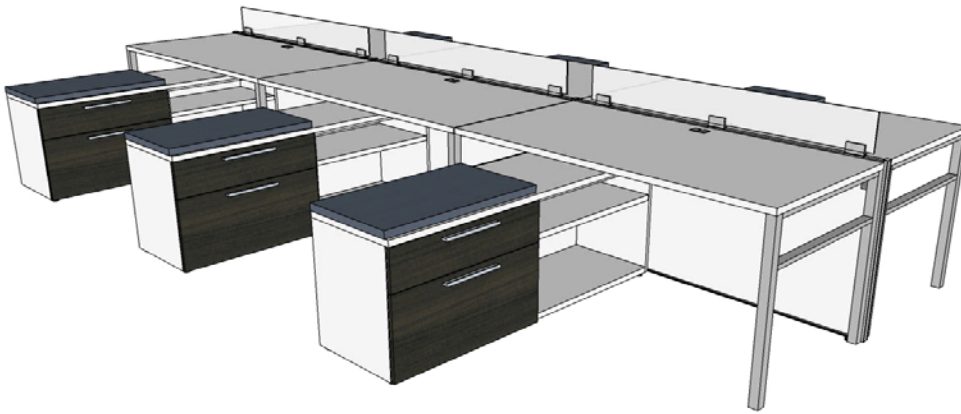

MultiStations™ |

Reference

324554

QTY	PART NUMBER
6	CPAC3018-G2 Accessory, cushion, 30 in. long 18 in. deep. Grade 2 fabric.
6	CPAT6018-SEWO Accessory, top, 60L.x 18D. Standard Edge and no grommets.
3	CPSC601821-BFS-CHOO Storage, Credenza, 60L.x 18D.x 21H. Standard base. Laminate back. No top. File, box combo, horizontal grain, lock, pencil tray, left, open right side.
3	CPSC601821-BFS-OOCH Storage, Credenza, 60L.x 18D.x 21H. Standard base. Laminate back. No top. Open, left, file, box combo, horizontal grain right side, lock, pencil tray.
6	OS-CABLETRAY10 OS 10" metal cable tray for wire mangement below worksurfaces.
4	OSJP180-29 OS 29" high, clear anodized aluminum dual function connecting or end post with cap.
4	OSLM30-C OS 30"d worksurface silver ladder leg,
2	OSLM30-L OS 30"d worksurface silver ladder leg left.
2	OSLM30-R OS 30"d worksurface silver ladder leg right.

QTY	PART NUMBER
-----	-------------

3	OSP6029-W2 OS Panel, 60" long, 29" high. 2 access grommets, 28"h.
6	OSPD84-4SA-HB 8 wire, 4 circuit, OS Hanging Bracket with Single sided 844SA power module with 4 circuit 15 AMP receptacles (1 with an isolated ground).
5	OSPD84FF54 8 wire, 4 circuit, Metal Flex Connecting Cable 54" Female both ends.
1	OSPD84SB2-72 8 wire, 4 circuit power feed, 72" whip. Branch circuit protection shall be 15 AMP in Canada.
6	OSWR6030-SEWC Worksurface, rectangular, 60Lx 30D. 1mm edge, grommet centered. Includes universal connecting hardware.
3	PRPS54-00A1-PMGO Privacy Screen, 54 in. long. Frosted Acrylic upper panel, 7 in. high. Panel mounted and no fabric.