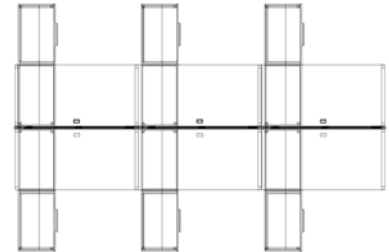

MultiStations™ |

Reference

324554

QTY	PART NUMBER
6	CPAC3018-G2 Accessory, cushion, 30 in. long 18 in. deep. Grade 2 fabric.
6	CPAT6018-SEWO Accessory, top, 60L.x 18D. Standard Edge and no grommets.
3	CPSC601821-BFS-CHOO Storage, Credenza, 60L.x 18D.x 21H. Standard base. Laminate back. No top. File, box combo, horizontal grain, lock, pencil tray, left, open right side.
3	CPSC601821-BFS-OOCH Storage, Credenza, 60L.x 18D.x 21H. Standard base. Laminate back. No top. Open, left, file, box combo, horizontal grain right side, lock, pencil tray.
6	OS-CABLETRAY10 OS 10" metal cable tray for wire mangement below worksurfaces.
4	OSJP180-29 OS 29" high, clear anodized aluminum dual function connecting or end post with cap.
4	OSLM30-C OS 30"d worksurface silver ladder leg,
2	OSLM30-L OS 30"d worksurface silver ladder leg left.
2	OSLM30-R OS 30"d worksurface silver ladder leg right.

QTY	PART NUMBER
-----	-------------

3	OSP6029-W2 OS Panel, 60" long, 29" high. 2 access grommets, 28"h.
6	OSPD84-4SA-HB 8 wire, 4 circuit, OS Hanging Bracket with Single sided 844SA power module with 4 circuit 15 AMP receptacles (1 with an isolated ground).
5	OSPD84FF54 8 wire, 4 circuit, Metal Flex Connecting Cable 54" Female both ends.
1	OSPD84SB2-72 8 wire, 4 circuit power feed, 72" whip. Branch circuit protection shall be 15 AMP in Canada.
6	OSWR6030-SEWC Worksurface, rectangular, 60Lx 30D. 1mm edge, grommet centered. Includes universal connecting hardware.
3	PRPS54-00A1-PMGO Privacy Screen, 54 in. long. Frosted Acrylic upper panel, 7 in. high. Panel mounted and no fabric.