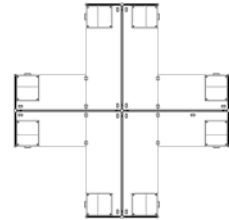

# MultiStations™ |

Reference

324567

QTY	PART NUMBER
8	OS-CABLETRAY10 OS 10" metal cable tray for wire mangement below worksurfaces.
8	OSJP180-50 OS 50" high, clear anodized aluminum dual function connecting or end post with cap.
1	OSJP90-50 OS 50" high, clear anodized aluminum square post with cap.
8	OSP2450F07T14-WOG2 OS Panel, 24" long, 50" high. Laminate 1st tile 29"H, tackboard 2nd tile, 7"H, translucent glass 3rd tile, 14"H, no wire access grommets and grade 2 fabric.
4	OSP7250F07A07F07-W2G2 OS Panel, 72" long, 50" high. Laminate 1st tile 29"H, tackboard 2nd tile, 7"H, accessory rail 3rd tile, 7"H, tackboard 4th tile, 7"H, 2 access grommets, 28"h and grade 2 fabric.
4	OSPD84-4SA-HB 8 wire, 4 circuit, OS Hanging Bracket with Single sided 844SA power module with 4 circuit 15 AMP receptacles (1 with an isolated ground).
1	OSPD84FF24 8 wire, 4 circuit, Metal Flex Connecting Cable 24" Female both ends.
2	OSPD84FF96 8 wire, 4 circuit Metal Flex Connecting Cable 96" Female both ends.
1	OSPD84SB2-72 8 wire,4 circuit power feed, 72" whip. Branch circuit protection shall be 15 AMP in Canada.

QTY	PART NUMBER
-----	-------------

1	<b>OSPD84-SRT</b> Simplex Removal Tool for 84 power delivery system.
4	<b>OSSP161828-BS-CH</b> OS Pedestal, 15" wide, full height, 2 box drawers, 1 file drawer. Legal/Letter file bars, pencil tray and lock. No base plate. For use under any depth desk.
4	<b>OSSP161828-BS-FH</b> OS Pedestal, 15" wide, full height, 2 file drawers. Legal/Letter file bars, lock. No base plate. For use under any depth desk.
4	<b>OSWR4224-SEWC</b> Worksurface, rectangular, 42Lx 24D. 1mm edge, grommet centered. Includes universal connecting hardware.
4	<b>OSWR7224-SEW2</b> Worksurface, rectangular, 72Lx 24D. 1mm edge, grommet in left and right corner. Includes universal connecting hardware.