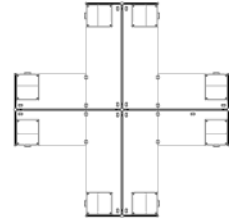

# MultiStations™ |

Reference

324567

QTY	PART NUMBER
8	OS-CABLETRAY10 OS 10" metal cable tray for wire mangement below worksurfaces.
8	OSJP180-50 OS 50" high, clear anodized aluminum dual function connecting or end post with cap.
1	OSJP90-50 OS 50" high, clear anodized aluminum square post with cap.
8	OSP2450F07T14-WOG2 OS Panel, 24" long, 50" high. Laminate 1st tile 29"H, tackboard 2nd tile, 7"H, translucent glass 3rd tile, 14"H, no wire access grommets and grade 2 fabric.
4	OSP7250F07A07F07-W2G2 OS Panel, 72" long, 50" high. Laminate 1st tile 29"H, tackboard 2nd tile, 7"H, accessory rail 3rd tile, 7"H, tackboard 4th tile, 7"H, 2 access grommets, 28"h and grade 2 fabric.
4	OSPD84-4SA-HB 8 wire, 4 circuit, OS Hanging Bracket with Single sided 844SA power module with 4 circuit 15 AMP receptacles (1 with an isolated ground).
1	OSPD84FF24 8 wire, 4 circuit, Metal Flex Connecting Cable 24" Female both ends.
2	OSPD84FF96 8 wire, 4 circuit Metal Flex Connecting Cable 96" Female both ends.
1	OSPD84SB2-72 8 wire,4 circuit power feed, 72" whip. Branch circuit protection shall be 15 AMP in Canada.

QTY	PART NUMBER
-----	-------------

1	<b>OSPD84-SRT</b> Simplex Removal Tool for 84 power delivery system.
4	<b>OSSP161828-BS-CH</b> OS Pedestal, 15" wide, full height, 2 box drawers, 1 file drawer. Legal/Letter file bars, pencil tray and lock. No base plate. For use under any depth desk.
4	<b>OSSP161828-BS-FH</b> OS Pedestal, 15" wide, full height, 2 file drawers. Legal/Letter file bars, lock. No base plate. For use under any depth desk.
4	<b>OSWR4224-SEWC</b> Worksurface, rectangular, 42Lx 24D. 1mm edge, grommet centered. Includes universal connecting hardware.
4	<b>OSWR7224-SEW2</b> Worksurface, rectangular, 72Lx 24D. 1mm edge, grommet in left and right corner. Includes universal connecting hardware.