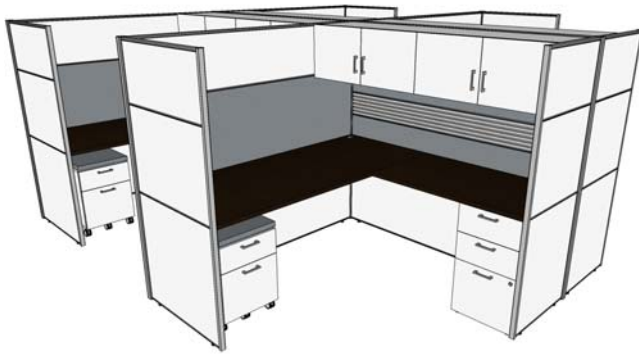

# MultiStations™ |

Reference

324568

QTY	PART NUMBER
8	OS-CABLETRAY10 OS 10" metal cable tray for wire mangement below worksurfaces.
4	OSHS721514-BD OS Hanging Storage Bin, 72" x 15" x 13" <sup>1</sup> d. Barn doors. Includes connecting brackets.
6	OSJP180-64 OS 64" high, clear anodized aluminum dual function connecting or end post with cap.
7	OSJP90-64 OS 64" high, clear anodized aluminum square post with cap.
2	OSP2464L21L14-WO OS Panel, 24" long, 64" high. Laminate 1st tile 29"H, laminate 2nd tile, 21"H, laminate 3rd tile, 14"H, no wire access grommets.
4	OSP3064L21L14-WO OS Panel, 30" long, 64" high. Laminate 1st tile 29"H, laminate 2nd tile, 21"H, laminate 3rd tile, 14"H, no wire access grommets.
2	OSP7264F07A07F07L14-W2G OS Panel, 72" long, 64" high. Laminate 1st tile 29"H, tackboard 2nd tile, 7"H, accessory rail 3rd tile, 7"H, tackboard 4th tile, 7"H, laminate 5th tile, 14"H, 2 access grommets, 28" h and grade 2 fabric.
2	OSP7264F21L14-W0G2 OS Panel, 72" long, 64" high. Laminate 1st tile 29"H, tackboard 2nd tile, 21"H, laminate 3rd tile, 14"H, no wire access grommets and grade 2 fabric.
2	OSP7264F21L14-W1G2 OS Panel, 72" long, 64" high. Laminate 1st tile 29"H, tackboard 2nd tile, 21"H, laminate 3rd tile, 14"H, 1 access grommet, 28" h and grade 2 fabric.