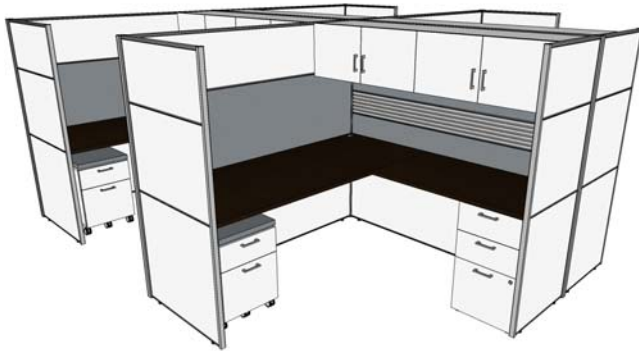

# MultiStations™ |

Reference

324568

QTY	PART NUMBER
8	OS-CABLETRAY10 OS 10" metal cable tray for wire mangement below worksurfaces.
4	OSHS721514-BD OS Hanging Storage Bin, 72" x 15" x 13" <sup>1</sup> d. Barn doors. Includes connecting brackets.
6	OSJP180-64 OS 64" high, clear anodized aluminum dual function connecting or end post with cap.
7	OSJP90-64 OS 64" high, clear anodized aluminum square post with cap.
2	OSP2464L21L14-WO OS Panel, 24" long, 64" high. Laminate 1st tile 29"H, laminate 2nd tile, 21"H, laminate 3rd tile, 14"H, no wire access grommets.
4	OSP3064L21L14-WO OS Panel, 30" long, 64" high. Laminate 1st tile 29"H, laminate 2nd tile, 21"H, laminate 3rd tile, 14"H, no wire access grommets.
2	OSP7264F07A07F07L14-W2G OS Panel, 72" long, 64" high. Laminate 1st tile 29"H, tackboard 2nd tile, 7"H, accessory rail 3rd tile, 7"H, tackboard 4th tile, 7"H, laminate 5th tile, 14"H, 2 access grommets, 28" h and grade 2 fabric.
2	OSP7264F21L14-W0G2 OS Panel, 72" long, 64" high. Laminate 1st tile 29"H, tackboard 2nd tile, 21"H, laminate 3rd tile, 14"H, no wire access grommets and grade 2 fabric.
2	OSP7264F21L14-W1G2 OS Panel, 72" long, 64" high. Laminate 1st tile 29"H, tackboard 2nd tile, 21"H, laminate 3rd tile, 14"H, 1 access grommet, 28" h and grade 2 fabric.