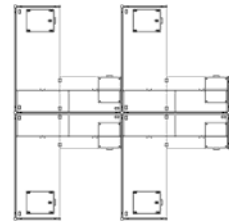

# MultiStations™ |

Reference

324568

QTY	PART NUMBER
8	OS-CABLETRAY10 OS 10" metal cable tray for wire mangement below worksurfaces.
4	OSHS721514-BD OS Hanging Storage Bin, 72" x 15" x 13" <sup>1</sup> d. Barn doors. Includes connecting brackets.
6	OSJP180-64 OS 64" high, clear anodized aluminum dual function connecting or end post with cap.
7	OSJP90-64 OS 64" high, clear anodized aluminum square post with cap.
2	OSP2464L21L14-WO OS Panel, 24" long, 64" high. Laminate 1st tile 29"H, laminate 2nd tile, 21"H, laminate 3rd tile, 14"H, no wire access grommets.
4	OSP3064L21L14-WO OS Panel, 30" long, 64" high. Laminate 1st tile 29"H, laminate 2nd tile, 21"H, laminate 3rd tile, 14"H, no wire access grommets.
2	OSP7264F07A07F07L14-W2G OS Panel, 72" long, 64" high. Laminate 1st tile 29"H, tackboard 2nd tile, 7"H, accessory rail 3rd tile, 7"H, tackboard 4th tile, 7"H, laminate 5th tile, 14"H, 2 access grommets, 28" h and grade 2 fabric.
2	OSP7264F21L14-W0G2 OS Panel, 72" long, 64" high. Laminate 1st tile 29"H, tackboard 2nd tile, 21"H, laminate 3rd tile, 14"H, no wire access grommets and grade 2 fabric.
2	OSP7264F21L14-W1G2 OS Panel, 72" long, 64" high. Laminate 1st tile 29"H, tackboard 2nd tile, 21"H, laminate 3rd tile, 14"H, 1 access grommet, 28" h and grade 2 fabric.