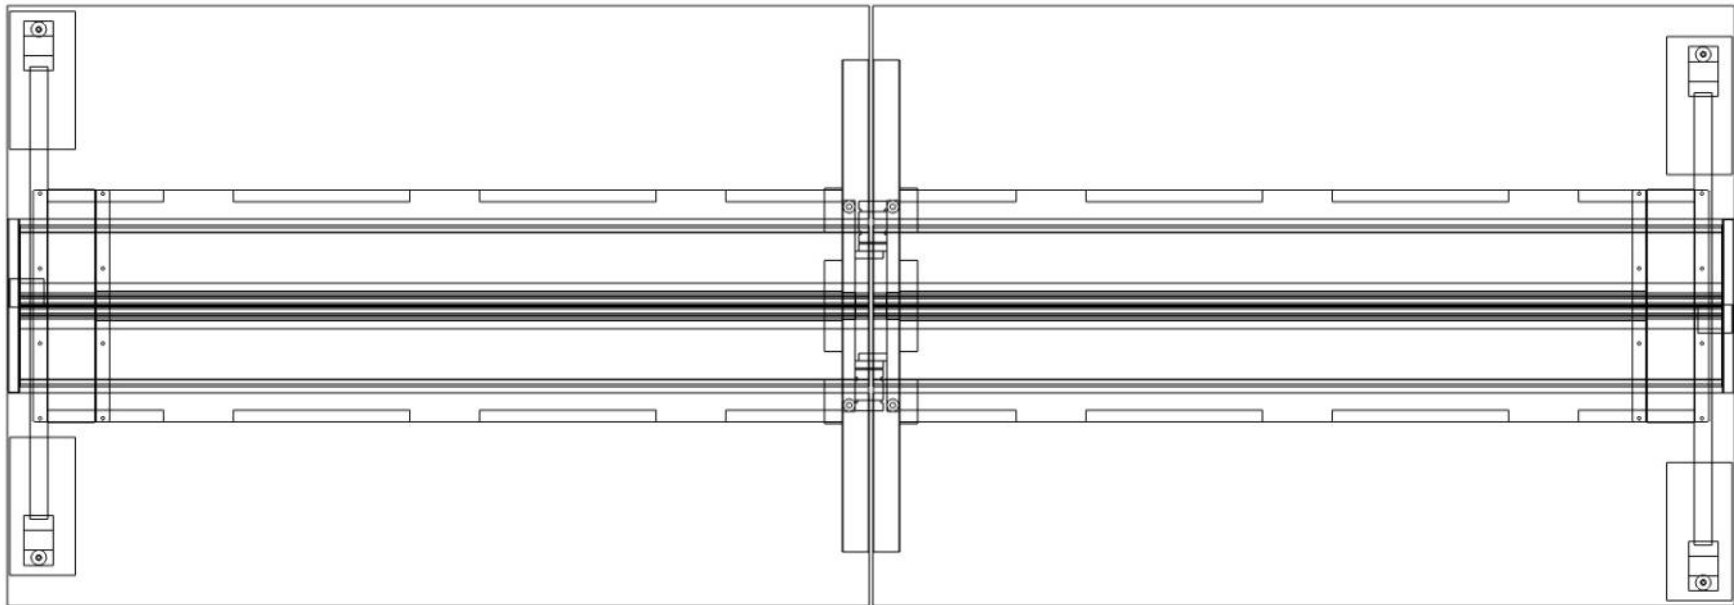

Customer Quotation

Dealer **Three H Promotional**
Quote **344157 - 1**
Tag **PARKWAY BROCHURE-COVER**
Product **PREMIERE**

LAYOUT BY: Sam Sauve

Three H cannot be held responsible for discrepancies or inaccuracies that arise due to faulty or incomplete information. Please review all information and notes accurately. Confidentiality Warning: This document is for the intended recipient(s) only and is not to be forwarded, printed or copied unless otherwise authorized.