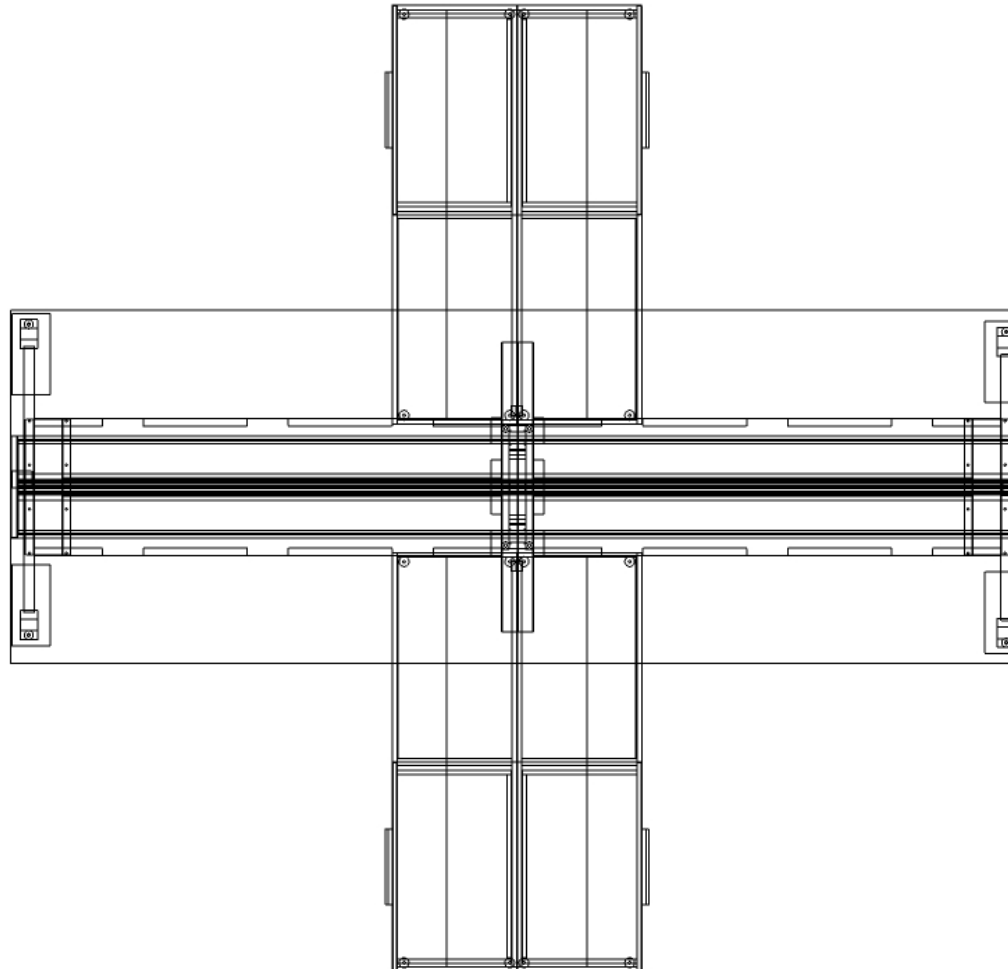

Customer Quotation

Dealer **Three H Promotional**
Quote **344158 - 1**
Tag **PARKWAY BROCHURE-2ND PAGE TOP**
Product **PREMIERE**

LAYOUT BY: Sam Sauve

Three H cannot be held responsible for discrepancies or inaccuracies that arise due to faulty or incomplete information. Please review all information and notes accurately. Confidentiality Warning: This document is for the intended recipient(s) only and is not to be forwarded, printed or copied unless otherwise authorized.