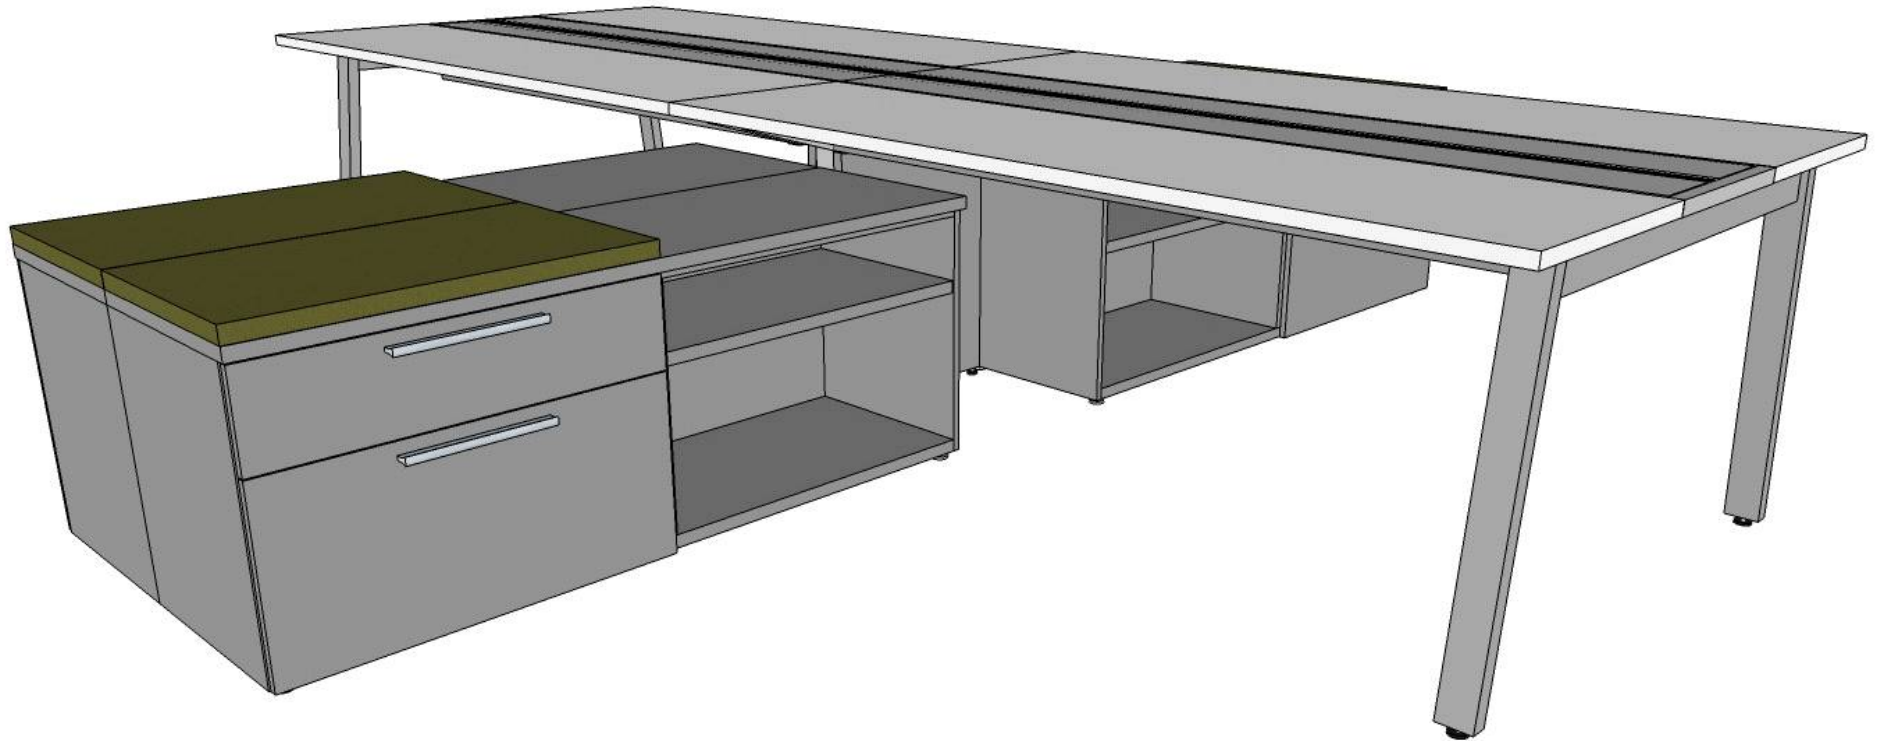

Customer Quotation

Dealer **Three H Promotional**
Quote **344158 - 1**
Tag **PARKWAY BROCHURE-2ND PAGE TOP**
Product **PREMIERE**

LAYOUT BY: Sam Sauve

Three H cannot be held responsible for discrepancies or inaccuracies that arise due to faulty or incomplete information. Please review all information and notes accurately. Confidentiality Warning: This document is for the intended recipient(s) only and is not to be forwarded, printed or copied unless otherwise authorized.