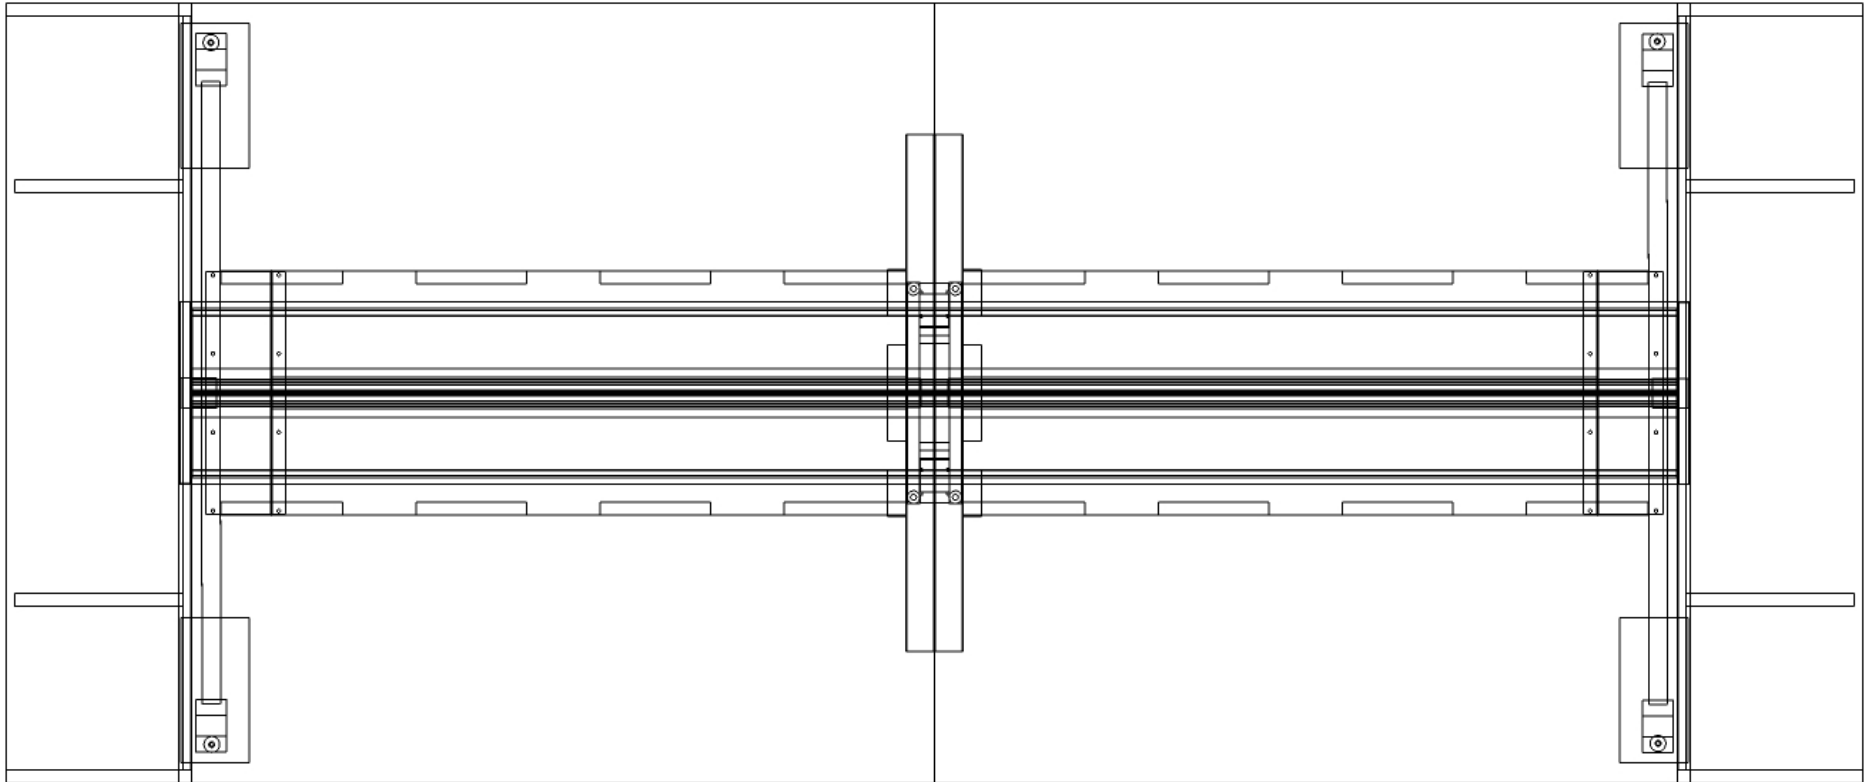

Customer Quotation

Dealer **Three H Promotional**
Quote **344159 - 1**
Tag **PARKWAY BROCHURE-2ND PAGE BOTTOM**
Product **PREMIERE**

LAYOUT BY: Sam Sauve

Three H cannot be held responsible for discrepancies or inaccuracies that arise due to faulty or incomplete information. Please review all information and notes accurately. Confidentiality Warning: This document is for the intended recipient(s) only and is not to be forwarded, printed or copied unless otherwise authorized.