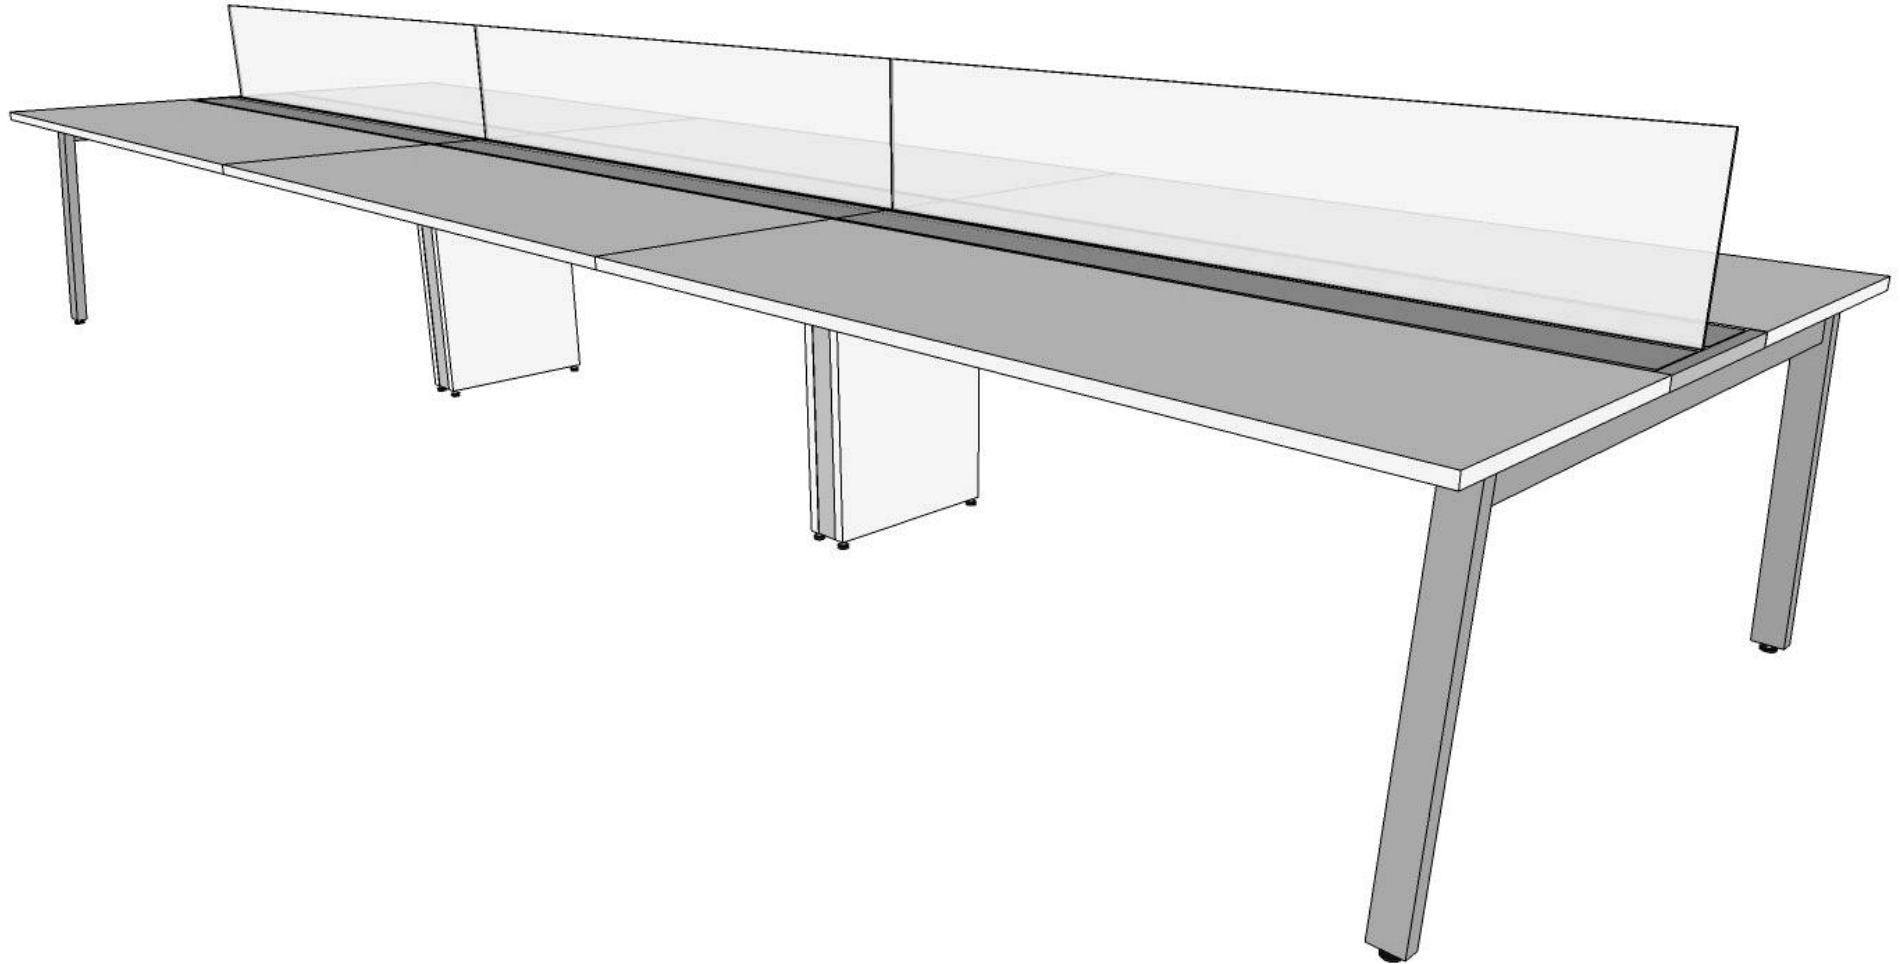

Customer Quotation

Dealer **Three H Promotional**
Quote **344160 - 1**
Tag **PARKWAY BROCHURE-PG4**
Product **PREMIERE**

LAYOUT BY: Sam Sauve

Three H cannot be held responsible for discrepancies or inaccuracies that arise due to faulty or incomplete information. Please review all information and notes accurately. Confidentiality Warning: This document is for the intended recipient(s) only and is not to be forwarded, printed or copied unless otherwise authorized.