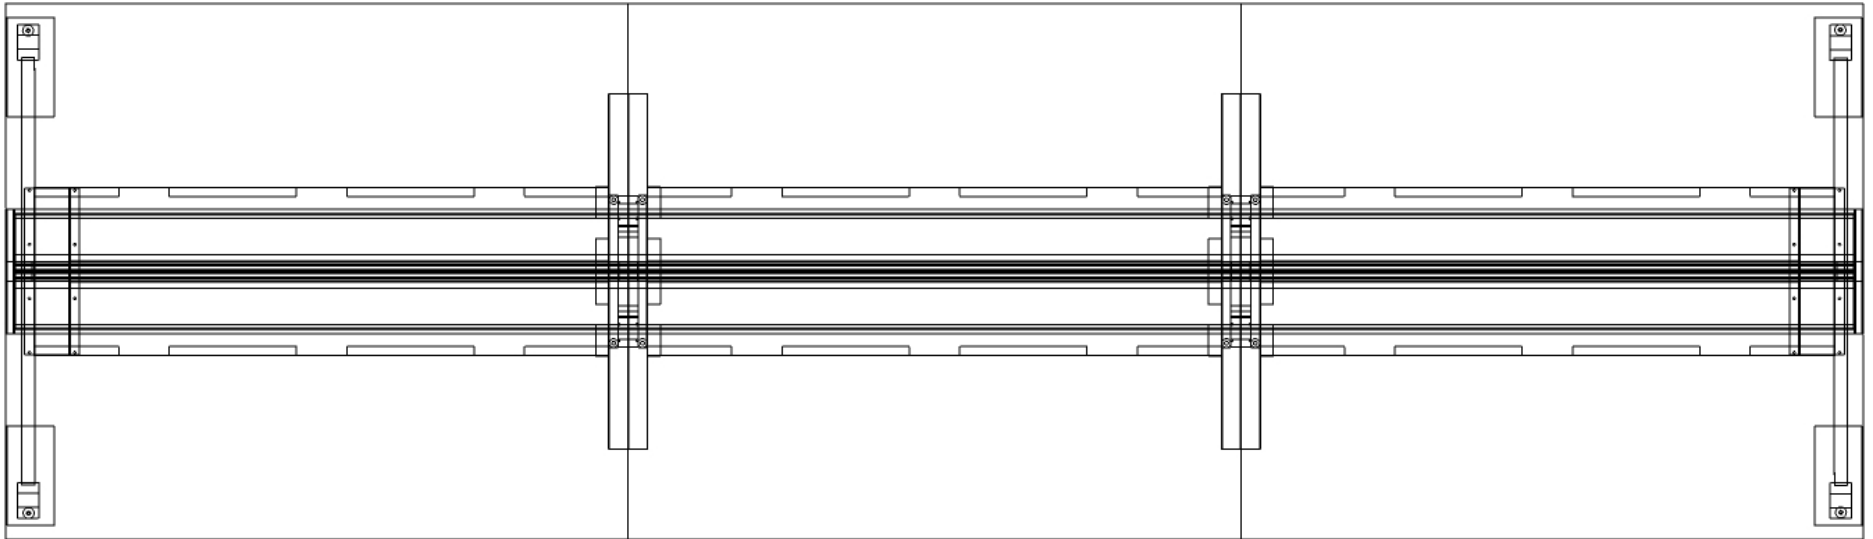

Customer Quotation

Dealer **Three H Promotional**
Quote **344160 - 1**
Tag **PARKWAY BROCHURE-PG4**
Product **PREMIERE**

LAYOUT BY: Sam Sauve

Three H cannot be held responsible for discrepancies or inaccuracies that arise due to faulty or incomplete information. Please review all information and notes accurately. Confidentiality Warning: This document is for the intended recipient(s) only and is not to be forwarded, printed or copied unless otherwise authorized.