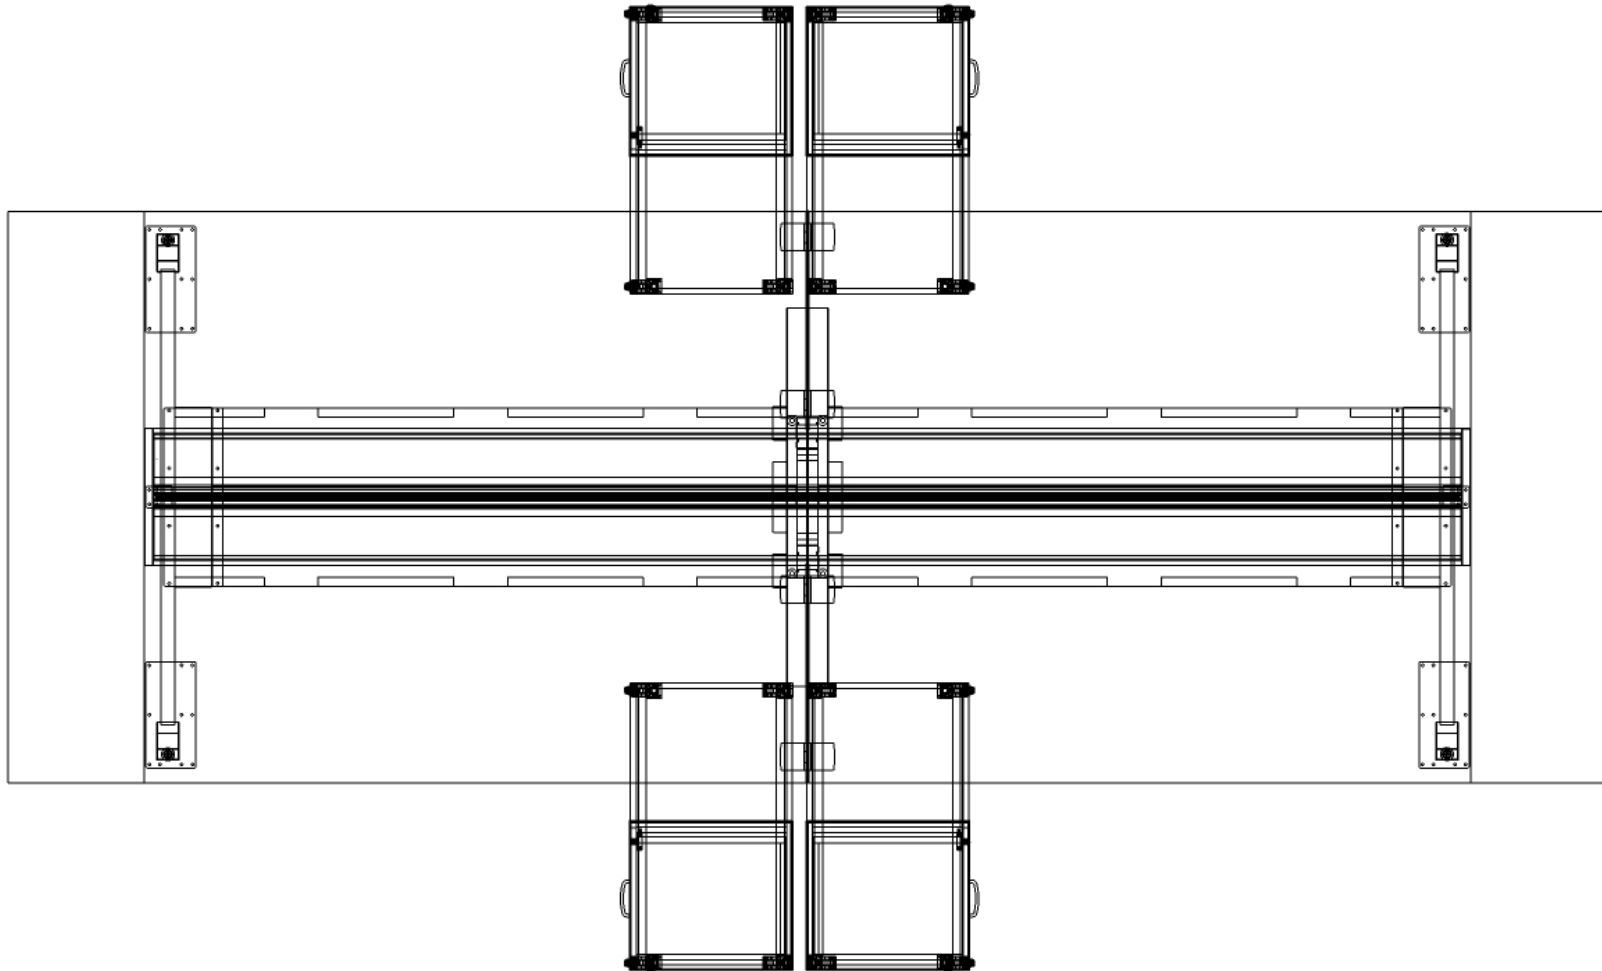

Customer Quotation

Dealer **Three H Promotional**
Quote **344161 - 1**
Tag **PARKWAY BROCHURE-PG5 TOP LEFT**
Product **PREMIERE**

LAYOUT BY: Sam Sauve

Three H cannot be held responsible for discrepancies or inaccuracies that arise due to faulty or incomplete information. Please review all information and notes accurately. Confidentiality Warning: This document is for the intended recipient(s) only and is not to be forwarded, printed or copied unless otherwise authorized.