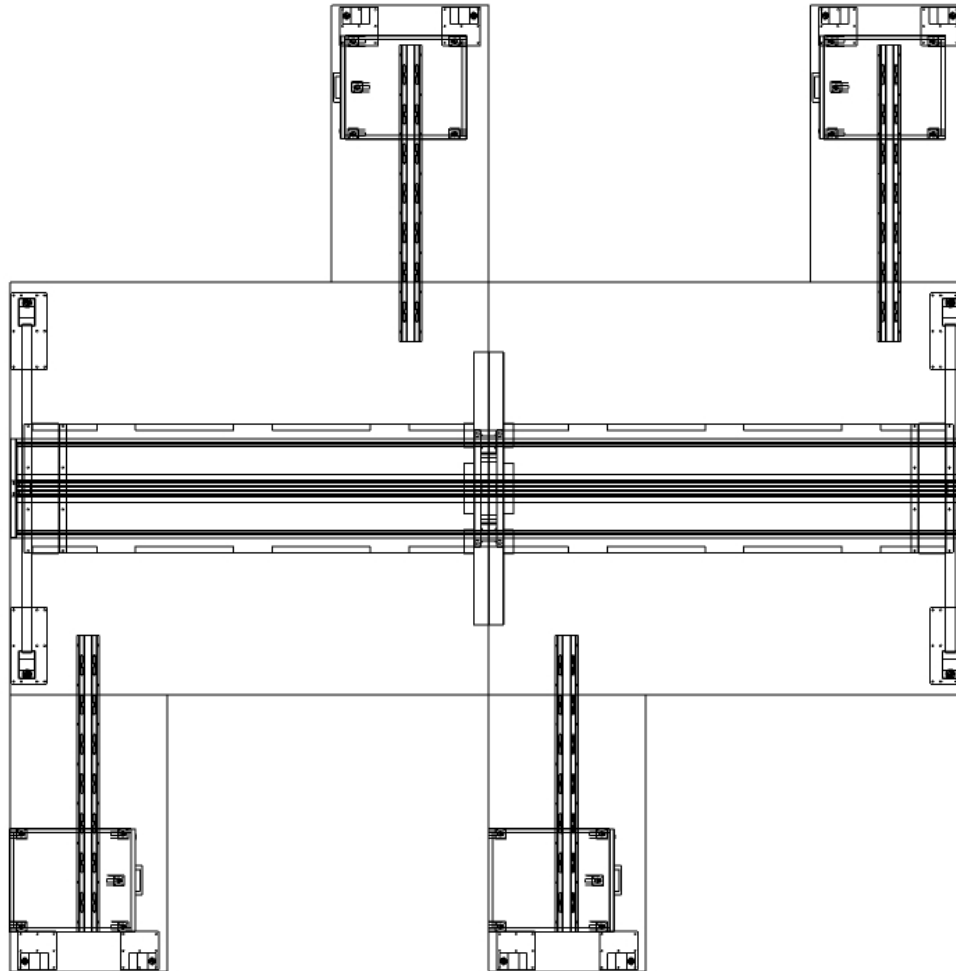

Customer Quotation

Dealer **Three H Promotional**
Quote **344162 - 1**
Tag **PARKWAY BROCHURE-PG5 TOP RIGHT/PG6 TOP LEFT**
Product **PREMIERE**

LAYOUT BY: Sam Sauve

Three H cannot be held responsible for discrepancies or inaccuracies that arise due to faulty or incomplete information. Please review all information and notes accurately. Confidentiality Warning: This document is for the intended recipient(s) only and is not to be forwarded, printed or copied unless otherwise authorized.