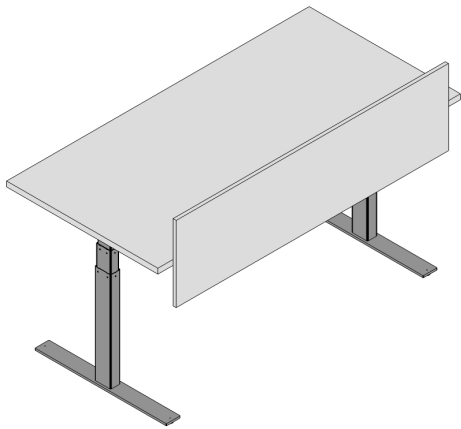

UpSide™ |

Reference

342261

QTY **PART NUMBER**

1 GEHR603030-R13NFL4-SEWO

Table, 60 in. long, 30 in. wide, 30in. high. Rectangular. Premium 3 stage Base, 23 to 49 high, max 200 lbs, nickle. With levelers. 15 in. laminate panel, 7 below, 7 above surface. Standard edge. No grommet.