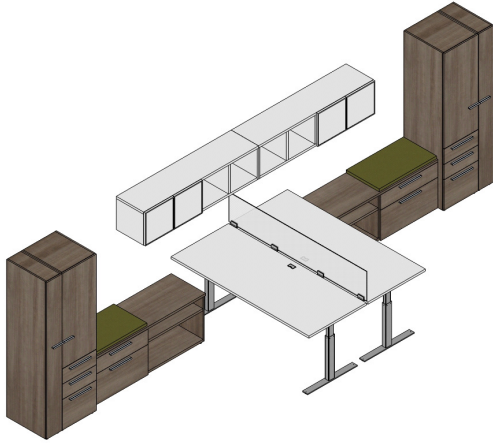

QTY	PART NUMBER
2	CPAC3018-G1 Accessory, cushion, 30 in. long 18 in. deep. Grade 1 fabric.
2	CPAT6018-SEW0 Accessory, top, 60L.x 18D. Standard Edge and no grommets.
1	CPSC601821-BWS-CHOO Storage, Credenza, 60L.x 18D.x 21H. Standard base. Wire access back. No top. File, box combo, horizontal grain, lock, pencil tray, left, open right side.
1	CPSC601821-BWS-OOCH Storage, Credenza, 60L.x 18D.x 21H. Standard base. Wire access back. No top. Open, left, file, box combo, horizontal grain right side, lock, pencil tray.
2	CPSH601515-WMF-OOWD Storage, Hutch, 60L.x 15D.x 15H. Wall mounted. Laminate back. Open, left. White glass doors, right. No fabric.
2	GEHR723030-R12NF00-SEW3 Table, 72 in. long, 30 in. wide, 30in. high. Rectangular. Basic 2 stage Base, 26 to 45 high, max 200 lbs, nickle. With levelers. No privacy screen. Standard edge. Cable access grommet left, right, center.
1	PRPS72-00A2-EMGO Privacy Screen, 72 in. long. Frosted Acrylic upper panel, 14 in. high. Edge mounted and no fabric.
1	PRSF182171-L-BSLF-CHLF-NTW Storage, Freestanding, 18L. x 21D. x 71 High, plus levelers, plus optional top. Left and Base with levelers. Laminate, full back. File, box combo, horizontal grain in lower section. Full height laminate door in upper section. No Top. No grommet. No fabric. CP Pulls, non locking. Requires counterweight or attach to wall.