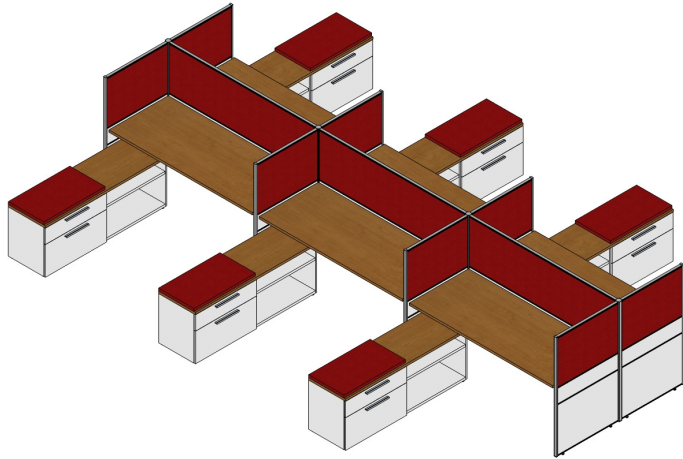

QTY	PART NUMBER
6	CPAC3018-G2 Accessory, cushion, 30 in. long 18 in. deep. Grade 2 fabric.
6	CPAT6018-SEW0 Accessory, top, 60L.x 18D. Standard Edge and no grommets.
3	CPSC601821-BWS-CHOO Storage, Credenza, 60L.x 18D.x 21H. Standard base. Wire access back. No top. File, box combo, horizontal grain, lock, pencil tray, left, open right side.
3	CPSC601821-BWS-OOCH Storage, Credenza, 60L.x 18D.x 21H. Standard base. Wire access back. No top. Open, left, file, box combo, horizontal grain right side, lock, pencil tray.
6	OSDR7230-H3H3-SEW0 Worksurface, rectangular, 72L x 30D. Height Adjustable, Premium, 23 to 49 high, max 200 lbs, Standard edge. No grommet.
8	OSPJ50-2W Panel Joiner, 50 high. 2 Way.
4	OSPJ50-4W Panel Joiner, 50 high. 4 Way.
2	OSPL3050L07F21-W0G2 OS Panel, 22" Low base, 30" long, 50" high. Laminate 1st tile 22"H, laminate 2nd tile, 7"H, tackboard 3rd tile, 21"H, no wire access grommets and grade 2 fabric.

QTY	PART NUMBER
-----	-------------

6	<b>OSPL3050L07F21-W1G2</b> OS Panel, 22" Low base, 30" long, 50" high. Laminate 1st tile 22"H, laminate 2nd tile, 7"H, tackboard 3rd tile, 21"H, 1 access grommet, 28"h and grade 2 fabric.
3	<b>OSPL7250L07F21-W1G2</b> OS Panel, 22" Low base, 72" long, 50" high. Laminate 1st tile 22"H, laminate 2nd tile, 7"H, tackboard 3rd tile, 21"H, 1 access grommet, 28"h and grade 2 fabric.