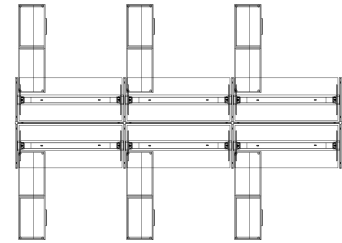

QTY	PART NUMBER
6	CPAC3018-G2 Accessory, cushion, 30 in. long 18 in. deep. Grade 2 fabric.
6	CPAT6018-SEW0 Accessory, top, 60L.x 18D. Standard Edge and no grommets.
3	CPSC601821-BWS-CHOO Storage, Credenza, 60L.x 18D.x 21H. Standard base. Wire access back. No top. File, box combo, horizontal grain, lock, pencil tray, left, open right side.
3	CPSC601821-BWS-OOCH Storage, Credenza, 60L.x 18D.x 21H. Standard base. Wire access back. No top. Open, left, file, box combo, horizontal grain right side, lock, pencil tray.
6	OSDR7230-H3H3-SEW0 Worksurface, rectangular, 72L x 30D. Height Adjustable, Premium, 23 to 49 high, max 200 lbs, Standard edge. No grommet.
8	OSPJ50-2W Panel Joiner, 50 high. 2 Way.
4	OSPJ50-4W Panel Joiner, 50 high. 4 Way.
2	OSPL3050L07F21-W0G2 OS Panel, 22" Low base, 30" long, 50" high. Laminate 1st tile 22"H, laminate 2nd tile, 7"H, tackboard 3rd tile, 21"H, no wire access grommets and grade 2 fabric.

QTY	PART NUMBER
-----	-------------

6	<b>OSPL3050L07F21-W1G2</b> OS Panel, 22" Low base, 30" long, 50" high. Laminate 1st tile 22"H, laminate 2nd tile, 7"H, tackboard 3rd tile, 21"H, 1 access grommet, 28"h and grade 2 fabric.
3	<b>OSPL7250L07F21-W1G2</b> OS Panel, 22" Low base, 72" long, 50" high. Laminate 1st tile 22"H, laminate 2nd tile, 7"H, tackboard 3rd tile, 21"H, 1 access grommet, 28"h and grade 2 fabric.