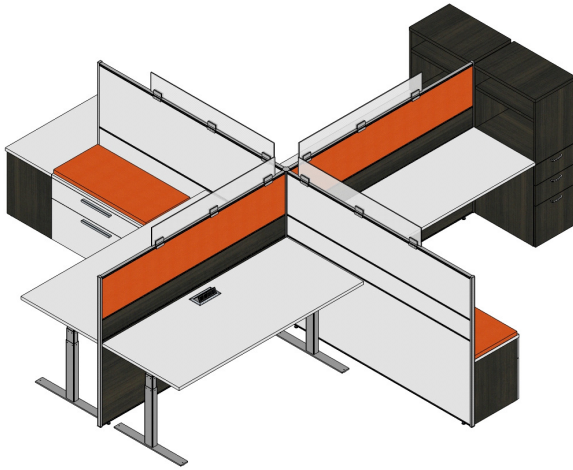

UpSide™ |

Reference

342264

QTY	PART NUMBER
3	CPAC3618-G1 Accessory, cushion, 36 in. long 18 in. deep. Grade 1 fabric.
1	CPAT3618-SEWO Accessory, top, 36L.x 18D. Standard Edge and no grommets.
1	CPAT3618-SEWO Accessory, top, 36L.x 18D. Standard Edge and no grommets.
2	CPAT7218-SEWO Accessory, top, 72L.x 18D. Standard Edge and no grommets.
1	CPSC361821-BWS-CH Storage, Credenza, 36L.x 18D.x 21H. Standard base. Wire access back. No top. File, box combo, horizontal grain, lock, pencil tray,.
1	CPSC361821-BWS-OO Storage, Credenza, 36L.x 18D.x 21H. Standard base. Wire access back. No top. Open,.
1	CPSC721821-BWS-CHOO Storage, Credenza, 72L.x 18D.x 21H. Standard base. Wire access back. No top. File, box combo, horizontal grain, lock, pencil tray, left, open right side.
1	CPSC721821-BWS-OOCH Storage, Credenza, 72L.x 18D.x 21H. Standard base. Wire access back. No top. Open, left, file, box combo, horizontal grain right side, lock, pencil tray.
2	GEHR723030-R13SF00-SER3 Table, 72 in. long, 30 in. wide, 30in. high. Rectangular. Premium 3 stage Base, 23 to 49 high, max 200 lbs, silver. With levelers. No privacy screen. Standard edge. Aluminum RPD with cables, centered.