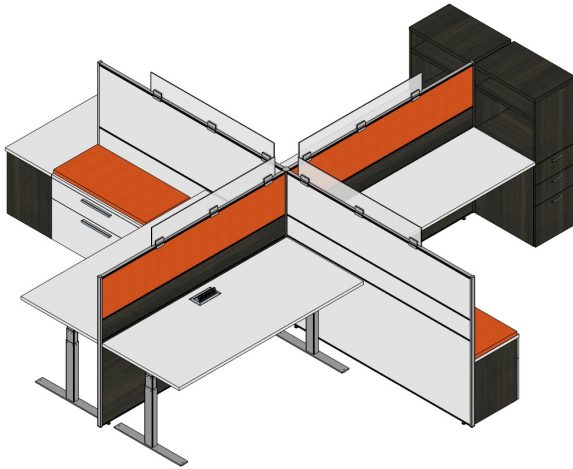

UpSide™ |

Reference

342264

QTY	PART NUMBER
3	CPAC3618-G1 Accessory, cushion, 36 in. long 18 in. deep. Grade 1 fabric.
1	CPAT3618-SEWO Accessory, top, 36L.x 18D. Standard Edge and no grommets.
1	CPAT3618-SEWO Accessory, top, 36L.x 18D. Standard Edge and no grommets.
2	CPAT7218-SEWO Accessory, top, 72L.x 18D. Standard Edge and no grommets.
1	CPSC361821-BWS-CH Storage, Credenza, 36L.x 18D.x 21H. Standard base. Wire access back. No top. File, box combo, horizontal grain, lock, pencil tray,.
1	CPSC361821-BWS-OO Storage, Credenza, 36L.x 18D.x 21H. Standard base. Wire access back. No top. Open,.
1	CPSC721821-BWS-CHOO Storage, Credenza, 72L.x 18D.x 21H. Standard base. Wire access back. No top. File, box combo, horizontal grain, lock, pencil tray, left, open right side.
1	CPSC721821-BWS-OOCH Storage, Credenza, 72L.x 18D.x 21H. Standard base. Wire access back. No top. Open, left, file, box combo, horizontal grain right side, lock, pencil tray.
2	GEHR723030-R13SF00-SER3 Table, 72 in. long, 30 in. wide, 30in. high. Rectangular. Premium 3 stage Base, 23 to 49 high, max 200 lbs, silver. With levelers. No privacy screen. Standard edge. Aluminum RPD with cables, centered.