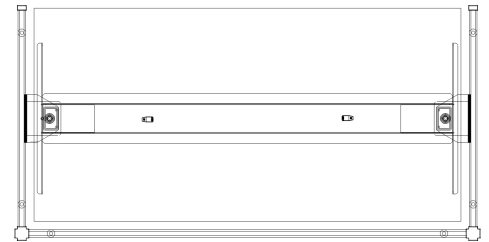

# UpSide™ |

Reference

342571

**QTY**      **PART NUMBER**

1	<b>OSDR6030-H3H3-SEW0</b> Worksurface, rectangular, 60L x 30D. Height Adjustable, Premium, 23 to 49 high, max 200 lbs, Standard edge. No grommet.
2	<b>OSPJ50-2W</b> Panel Joiner, 50 high. 2 Way.
2	<b>OSPJ50-4W</b> Panel Joiner, 50 high. 4 Way.
2	<b>OSPL3050L28-W0</b> OS Panel, 22" Low base, 30" long, 50" high. Laminate 1st tile 22"H, laminate 2nd tile, 28"H, no wire access grommets.
1	<b>OSPL6050L28-W0</b> OS Panel, 22" Low base, 60" long, 50" high. Laminate 1st tile 22"H, laminate 2nd tile, 28"H, no wire access grommets.