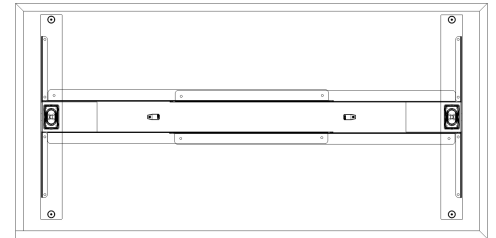

UpSide™ |

Reference

342573

**QTY**      **PART NUMBER**

1      GEHR603030-R13NF00-SEW0

Table, 60 in. long, 30 in. wide, 30in. high. Rectangular. Premium 3 stage Base, 23 to 49 high, max 200 lbs, nickle. With levelers. No privacy screen. Standard edge. No grommet.