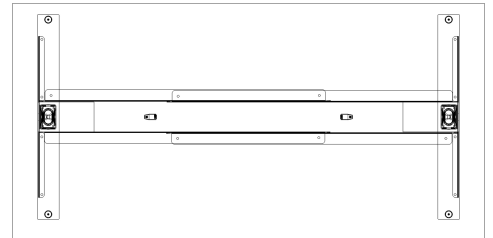

UpSide™ |

Reference

342574

QTY **PART NUMBER**

1 GEHR603030-R12NF00-SEW0

Table, 60 in. long, 30 in. wide, 30in. high. Rectangular. Basic 2 stage Base, 26 to 45 high, max 200 lbs, nickle. With levelers. No privacy screen. Standard edge. No grommet.