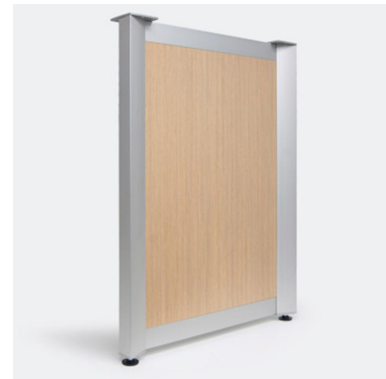

Premiere Support

Disc Base

Create Support

Square Post

14"H Create
Framed Stretcher

21"H Create
Framed Stretcher

28"H Create
Framed Stretcher

Workshelf Legs