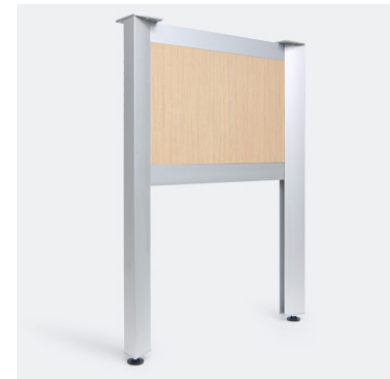

Premiere Support

Disc Base

Create Support

Square Post

14"H Create
Framed Stretcher

21"H Create
Framed Stretcher

28"H Create
Framed Stretcher

Workshelf Legs