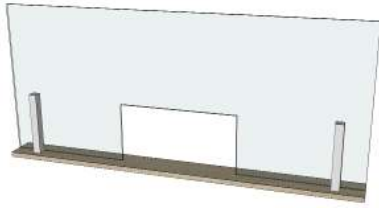

CLEAR ACRYLIC WITH CUTOUT

Full Height Acrylic with aluminum support bars, laminate base and cutout

(Temporarily fixed with double-sided tape)

21" H

Full Height Acrylic with aluminum support bars, laminate base and cutout